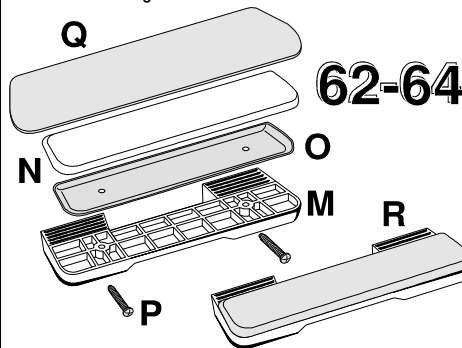

Q 62-64 Seville Grain Covers

Includes authentic Seville Grain Covers. Pair 10.00

R 62-64 Complete Armrests

Complete Armrests include Chrome Bases, Metal Bases, Foam Pads & Vinyl Covers. 2 reqd

	Covers Only pair	Complete Armrests ea.
62 Fawn Beige	1466126 10.00	1466119 59.75
62-64 Black	1466127 10.00	1466120 59.75
62-64 Red	1466128 10.00	1466121 59.75
63-64 Navy	1466129 10.00	1466122 59.75
63-64 Saddle	1466130 10.00	1466123 59.75
64 Silver	1466131 10.00	1466124 59.75
64 White	1466132 10.00	1466125 59.75

63-64 Seville Grain Door Panels

Door Panel Parts

- Authentic Plastic Coated Paper Vapor Barriers not plastic replacements; saves door panels. Pair 1468668 16.50
- **S** "Hockey Stick" Decorative Metal Trim Pr 1468536 249.95
- **T** Reflector 4 Piece Set 1468537 84.95
- Upper Door Panel Metal Supports:
  - Coupe Metal Supports Pair 1468538 48.00
  - Convertible Metal Supports Pair 1468539 48.00
- **U** Door Release Trim Bezel 2 reqd 1045024 8.50
- Door Panel Mounting Hardware:
  - **V** 20 Piece Trim Screw Kit 1468544 4.50
  - 20 Piece Eyelet Kit 1468545 3.75

Lower Door Panels

- Include Die Cut Moisture Resistant Cardboard Backing, all the Seville Grain Vinyl Covering for Upper Door Panel Metal Support plus matching Armrest Covers & Carpeting as required. Does Not include upper metal supports. Pair All are UPS Oversize = O/S. 237.00
- 63-64 Black Lower Panels 1469222 237.00
- 63-64 Red Lower Panels 1469223 237.00
- 63-64 Navy Lower Panels 1469224 237.00
- 63-64 Saddle Lower Panels 1469225 237.00
- 64 Silver Lower Panels 1469226 237.00
- 64 White Lower Panel 1469227 237.00