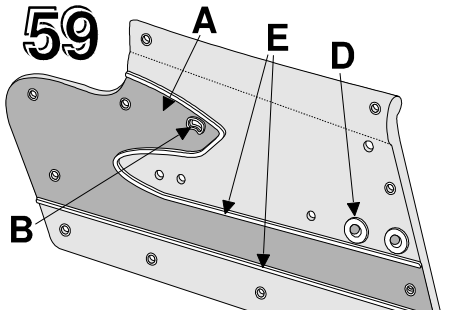

58-62 Door Panel Sheet Metal

A Sheet Metal Sets with authentic Embossed Patterns, are completely Die Cut with Pre-Punched Mounting Holes and include Kick Panel Sheet Metal as required. See illustration for a representation of these patterns. Kick Sheet Metal also sold separately – see index. UPS O/S.

- 58 Door & Kick Sheet Metal with Black Square Dimples O/S 1468418 284.00
- 59 Door & Kick Sheet Metal with Black Square Dimples O/S 1468421 284.00
- 60 Door & Kick Sheet Metal with Black Round Dimples O/S. 1468424 284.00
- 61 Door & Kick Sheet Metal with Horizontal Grooves O/S. 1468427 284.00

58-62 Door Panel Parts

- **B** 58-61 Door Release Bezel 2 reqd. 1045014 12.50
- 58-62 Door Panel Mounting Hardware
- **C** 22 Piece Trim Screw Kit 1468531 4.50
- 22 Piece Eyelet Kit 1468532 4.00
- **D** 58-62 Door Panel Red Reflector with Chrome Bezel and mounting bracket 4 reqd 1045015 14.95
- **D** 58-62 Door Panel Red Reflector with Chrome Bezel Set of 4 – NO mounting brackets 1045002 49.00
- **E** 58-61 Chrome "S" Trim Set 1468417 269.95
- **F** 62 Door Release Bezel 2 reqd. 1045024 8.50
- **G** 62 Chrome Trim 6 Piece Set 1468430 189.00

58-61 Armrest

58-61 Armrest Parts

- **H** Polished Stainless Steel Armrest Ends these will Never get pitted or crack. Pair Does 1 car. 1468630 109.50
- **I** 58-61 Plastic Bases Pair Does 1 car. 1468632 67.40
- **J** 58-61 Mounting Screw 6 Piece Set 1468633 7.50

K 58-61 Armrests Covers

Authentic Pebble Grain for 58 and Seville Grain for 59-61 with accurate sewing pattern to form Covers. All are pairs.

L 58-61 Complete Armrests

Includes Stainless Ends, Plastic Bases, 58 Pebble Grain or 59-61 Seville Grain Sewn Covers. Pair