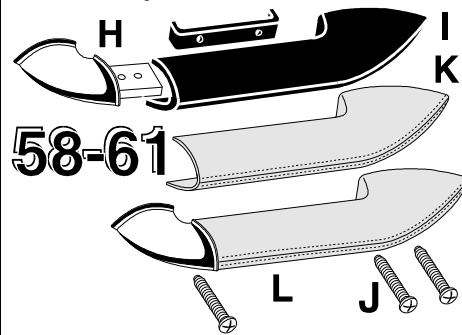

58-61 Armrest

58-61 Armrest Parts

- **H** Polished Stainless Steel Armrest Ends these will Never get pitted or crack. Pair Does 1 car. 1468630 109.50
- **I** 58-61 Plastic Bases Pair Does 1 car. 1468632 67.40
- **J** 58-61 Mounting Screw 6 Piece Set 1468633 7.50

K 58-61 Armrests Covers

Authentic Pebble Grain for 58 and Seville Grain for 59-61 with accurate sewing pattern to form Covers. All are pairs.

L 58-61 Complete Armrests

Includes Stainless Ends, Plastic Bases, 58 Pebble Grain or 59-61 Seville Grain Sewn Covers. Pair

	Covers Only	Complete Armrests
58 Black	1466100 34.95	1466099 247.50
58 Real Charcoal	1466101 24.75	1466110 249.00
58 Red	1466102 34.95	1466111 249.00
58 Blue	1466103 34.95	1466112 249.00
59-61 Black	1466104 24.95	1466113 249.00
59-61 Red	1466105 24.95	1466114 249.00
59-60 Frost Blue	1466106 24.95	1466115 249.00
59-60 Turquoise	1466107 24.95	1466116 249.00
61 Jewel Blue	1466108 24.95	1466117 249.00
61-62 Fawn Beige	1466109 24.95	1466118 249.00

62-64 Armrest

62-64 Armrest Parts

- **M** 62-64 Chrome Bases Pair USA 1468649 40.00
- **M** 62-64 Chrome Bases Pair China 1468467 22.00
- **N** 62-64 Armrest Foam Pads Pair 1468648 14.00
- **O** 62-64 Metal Bases Pair 1468647 18.80
- **P** 62-64 Mounting Screw 4 Piece Kit 1468646 3.25