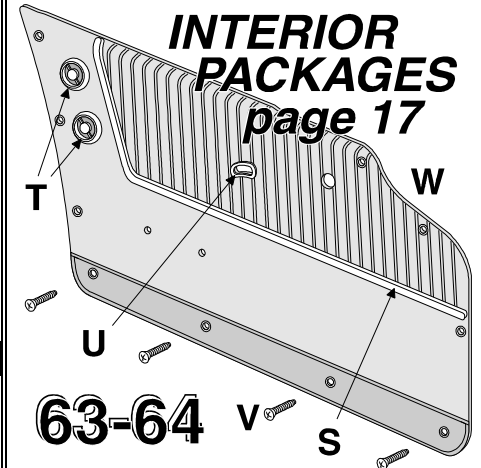

w Mounted Door Panels

These are the same Door Panels as above with the addition of installed Upper Metal Supports & Cat Whiskers. Pair UPS Oversize = O/S. 357.00

	Coupe	Convertible	
63-64 Black	1469234	1469235	357.00
63-64 Red	1469236	1469237	357.00
63-64 Saddle	1469238	1469239	357.00
63-64 Navy	1469240	1469241	357.00
64 Silver	1469242	1469243	357.00
64 Silver & Navy	1469244	1469245	357.00
64 White & Black	1469246	1469247	357.00
64 White & Red	1469248	1469249	357.00
64 White & Saddle	1469250	1469251	357.00
64 White & Navy	1469252	1469253	357.00

Deluxe Door Panels

These are complete door panels as above with Upper Metal Supports & Cat Whiskers installed + Hockey Stick Chrome Trim, Door Release Bezels, & Door Panel Reflectors installed. These are Ready to Install. Pair UPS Oversize = O/S. 677.00

	Coupe	Convertible	
63-64 Black	1469254	1469255	677.00
63-64 Red	1469256	1469257	677.00
63-64 Saddle	1469258	1469259	677.00
63-64 Navy	1469260	1469261	677.00
64 Silver	1469262	1469263	677.00
64 Silver & Navy	1469264	1469265	677.00
64 White & Black	1469266	1469267	677.00
64 White & Red	1469268	1469269	677.00
64 White & Saddle	1469270	1469271	677.00
64 White & Navy	1469272	1469273	677.00