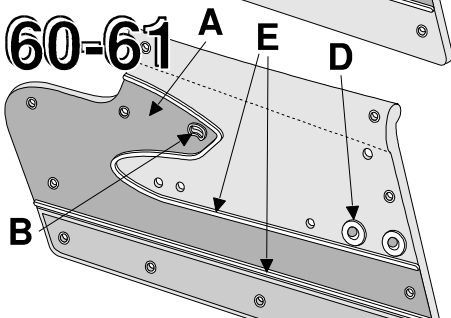

58-62 Door Panel Sheet Metal

A Sheet Metal Sets with authentic Embossed Patterns, are completely Die Cut with Pre-Punched Mounting Holes and include Kick Panel Sheet Metal as required. See illustration for a representation of these patterns. Kick Sheet Metal also sold separately – see index. UPS O/S.

- 58 Door & Kick Sheet Metal with Black Square Dimples O/S 1468418 284.00
- 59 Door & Kick Sheet Metal with Black Square Dimples O/S 1468421 284.00
- 60 Door & Kick Sheet Metal with Black Round Dimples O/S. 1468424 284.00
- 61 Door & Kick Sheet Metal with Horizontal Grooves O/S. 1468427 284.00

58-62 Door Panel Parts

- **B** 58-61 Door Release Bezel 2 reqd. 1045014 12.50
- 58-62 Door Panel Mounting Hardware
- **C** 22 Piece Trim Screw Kit 1468531 4.50
- 22 Piece Eyelet Kit 1468532 4.00
- **D** 58-62 Door Panel Red Reflector with Chrome Bezel and mounting bracket 4 reqd 1045015 14.95
- **D** 58-62 Door Panel Red Reflector with Chrome Bezel Set of 4 – NO mounting brackets 1045002 49.00
- **E** 58-61 Chrome "S" Trim Set 1468417 269.95
- **F** 62 Door Release Bezel 2 reqd. 1045024 8.50
- **G** 62 Chrome Trim 6 Piece Set 1468430 189.00

58-61 Armrest

58-61 Armrest Parts

- **H** Polished Stainless Steel Armrest Ends these will Never get pitted or crack. Pair Does 1 car. 1468630 109.50
- **I** 58-61 Plastic Bases Pair Does 1 car. 1468632 67.40
- **J** 58-61 Mounting Screw 6 Piece Set 1468633 7.50

K 58-61 Armrests Covers

Authentic Pebble Grain for 58 and Seville Grain for 59-61 with accurate sewing pattern to form Covers. All are pairs.

L 58-61 Complete Armrests

Includes Stainless Ends, Plastic Bases, 58 Pebble Grain or 59-61 Seville Grain Sewn Covers. Pair