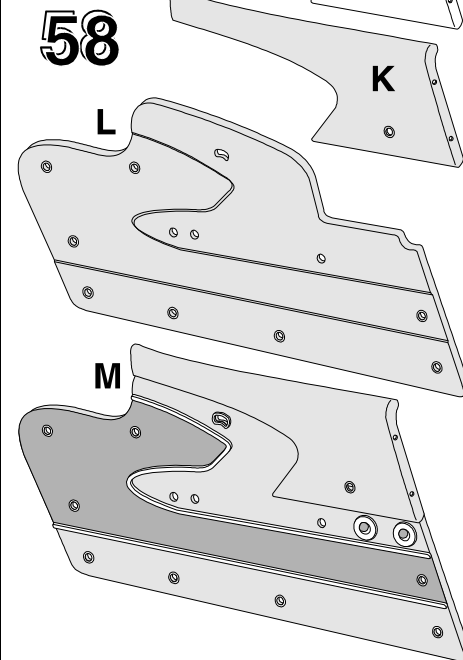

56-57 Deluxe Door Panels

These are ready to mount on your car and include Vinyl covered upper rails, center trim panel with all the chrome trim strips, sheet metal, arm rest cups and door release bezels installed. **UPS Oversize = O/S.**
 56-57 Red Waffle Pair 1469080 1125.00
 56-57 Beige Waffle Pair 1469081 1125.00

58 "Pebble Grain" Door Panels

J 58 Upper Metal Supports Only

Do not include the foam pad or Vinyl. Pair 1468441 149.00

K 58 Upper Covered Support

These upper steel supports include foam padding and a pebble grain Vinyl cover. Pair 239.00

L 58 Lower Door Panels

This includes a die cut moisture resistant cardboard backing with all the Vinyl covering for the upper panel metal support & armrest covers. Pair **UPS O/S.** 349.00

58 Trimmed Lower Panels

As the above lower door panels with pre installed upper metal supports. Pair **UPS O/S.** 497.00

INTERIOR PACKAGES
page 17

M 58 Deluxe Door Panels

These are ready to mount on your car. They include the above Vinyl covered lower door panels plus upper metal supports with padding with the Vinyl trim, all sheet metal trim, chrome "S" trim, door release bezels and red reflectors installed. Includes arm rest Vinyl covers. Pair **UPS Oversize = O/S.** 1089.00