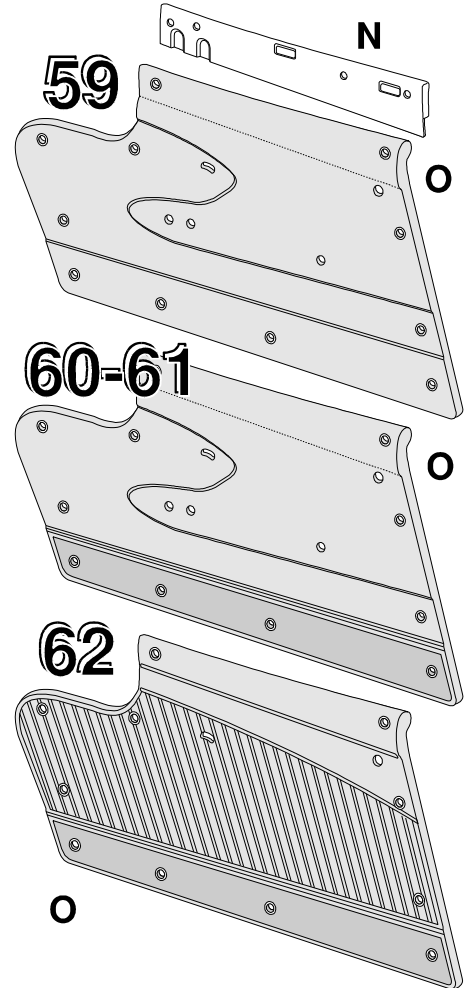

Select 4 different types of Panels...

	Lower	Upper	Trimmed	Deluxe
Per pair	349.00	239.00	497.00	1089.00
58 Charcoal	1469160	1469163	1469166	1469169
58 Red	1469161	1469164	1469167	1469170
58 Blue	1469162	1469165	1469168	1469171

The above are the **Authentic Charcoal** color not Black

59-62 Seville Grain Door Panels

N 59-62 Upper Metal Supports Only
without foam pad or Vinyl. Pair 1468444 58.75

59-62 Lower Door Panels

Include a die cut moisture resistant cardboard backing with all the Vinyl covering for upper panel metal support and matching armrest Vinyl covers and carpeting. You must reuse your upper door metal support. Pair **UPS O/S.** 197.00

O 59-62 Mounted Door Panel with Upper Supports

These include the lower door panels as described previously, plus are mounted with Vinyl covered upper metal supports **O/S.** 59-61 are 297.00 62 are 297.00