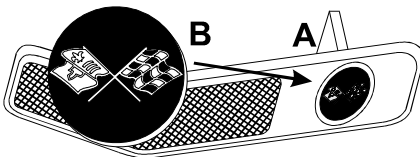

- **A** 68-77 Chrome Inside Door Release Handle NOS
  Includes the Crossed Flag emblem insert.
  LH 1045043 110.00 RH 1045044 93.00
  LH and RH Pair Repro (no emblems) 1045042 39.75
- **B** 68-77 Crossed Flag Emblem Inserts Pair with peel &
  stick for easy installation. Does 1 car. 1045045 8.95