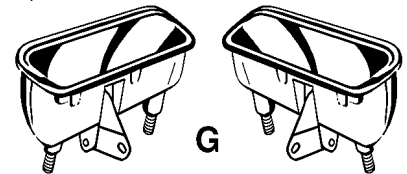

- 69-82 Door Handle Mounting Nut 4 Piece Set
  Does 1 car. 1051544 2.80
- 68-82 Door Handle "Pop-Up" Repair Spring
  Slips in without removing handle 1051543 7.95