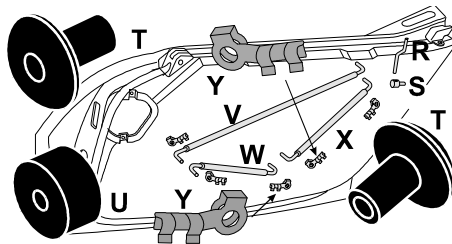

Crank Handle Spacers

- Mount between crank handle & the door panel. 2 reqd
- H** 63-64 Stainless Spacer polished 1079731 33.00
- I** 65-67 Stainless Spacer polished 1079734 33.00
- J** 68-77 Black Spacer plastic OEM 1079790 44.00
- J** 68-77 Black Spacer plastic Repro 1079717 14.50
- J** 68-77 Colored Crank Handle Spacers Repros 38.00
Specify Color 69-72 Red 1079791
- 69-70 Brite Blue 1079792 68-69 Saddle 1079793
- 68 Dark Orange 1079796 68 Tobacco 1079795
- 68 Dark Blue 1079797 68-69 Gunmetal 1079794
- 69 Green 1079798 70 Green 1079799
- 70-72 Lt Saddle 1079800 71 Green 1079802
- 70-72 Dark Saddle 1079801 71-72 Dk Blue 1079803
- 73 Dk Saddle 1079804 73-75 Dk Blue 1079806
- 73-75 Oxblood 1079805 74-75 Silver 1079808
- 73-75 Med Saddle 1079807 74-75 Neutral 1079809
- 76 Firethorn 1079810 76 Blue Green 1079811
- 76-77 White 1079813 76-77 Buckskin 1079812
- 76-77 Dark Brown 1079814 77 Dark Blue 1079816
- 77 Smoke Gray 1079815 77 Red 1079817

63-67 Door Inside Release

- K** 63-67 Inside Door "Pull" Release Mechanism
Includes threaded shaft, nut & torsion spring.
LH Pull 1045027 RH Pull 1045028 16.50
- L** 63-67 Pull Mounting Screw 4 Piece Set 1045029 2.00
- M** 63-67 Door Release Mechanism Springs Only
These LH & RH torsion springs can be easily replaced
on these mechanism. Pair 1045025 4.95
- N** 63-67 Door Release Mechanism Shields hides
the mechanisms. Pair Does 1 car. 1045011 9.00
- O** 63-67 Release Knob "Kidney" Shaped Bezel
Stainless trim on door panel 2 reqd 1045024 8.50
- Door Inside Release Knobs:
- P** 63 Black Release Knob 2 reqd 1045026 4.50
- Q** 64-67 Chrome Release Knob 2 reqd 1137525 8.00

68-82 Door Release

- R** 69-82 Outside Dr Handle Threaded Lock Rod Specify
LH Rod 1056116 16.00 RH Rod 1056118 19.50
- S** 69-82 Rod Swivel Pin 2 reqd 1056114 Disc
69-82 Threaded Rod Mounting Clip secures the rod to
the outside door handle. 2 reqd 1056112 3.00