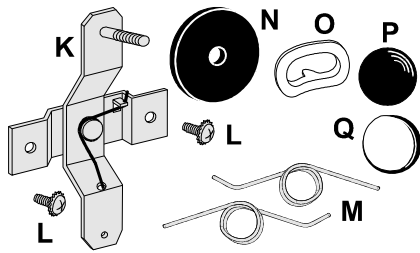

Window Crank Handles

- A** 56-79 Crank Handle Bearing
Molded Nylon Pair. 1 to 2 pair reqd 1079724 5.95
- 63-67 Crank Shaft Seals Die cut sponge rubber Pairs
- B** 63-67 Widow Crank Shaft Seals 1079740 3.95
- C** 63-67 Vent Widow Crank Shaft Seals 1065220 3.50
- D** 56-79 Crank Mounting Clip 1-2 pair reqd 1045019 1.90

- E** Chrome Handles 2 reqd
- E** 63-64 Window Crank authentic profile 1079732 21.50
- E** 63-64 Window Crank nice Repro 1079741 16.00
- F** 63-64 Vent Crank nice Repro 1079744 14.50
- G** 65-66 Window Crank NOS 1079733 84.50
- 65-67 Vent Crank Repro (67 replmnt) 1079728 20.00
- H** 67-79 Window Crank with Black Knob Select from
"Genuine GM" Handle 1079737 35.00
Quality "Foreign" Handle 1079738 12.00
- 67-79 Chrome Crank with Clear Knob
that can be dyed to match interior. 1079739 12.00
- 68-79 Manual Window Regulator Housing Crank BUSHING
replace this bushing for easier operation when manually
cranking the windows up; 2 reqd 1079716 10.50

68-82 Door Release

- R** 69-82 Outside Dr Handle Threaded Lock Rod Specify
LH Rod 1056116 16.00 RH Rod 1056118 19.50
- S** 69-82 Rod Swivel Pin 2 reqd 1056114 Disc
69-82 Threaded Rod Mounting Clip secures the rod to
the outside door handle. 2 reqd 1056112 3.00

- 68-77 Door Lock Knob and Release Handle Bezel Pair
Chrome plated LH & RH bezels mount in the door
panels. Does 1 car. 1045046 67.75
- Inside Door Opening & Lock Control Mechanism
Assembly the chrome inside door lock knob & the chrome
inside door release lever mount to this mechanism.
68-77 LH 1074202 67.50 RH 1074204 67.50
- Inside Door Lock Mechanism Assembly inside the door,
at the rear of the door. A real Rube Goldberg design. ⚡
- 69-77 LH 1074210 114.00 RH 1074212 114.00
- 78-82 LH 1074214 120.00 RH 1074216 120.00