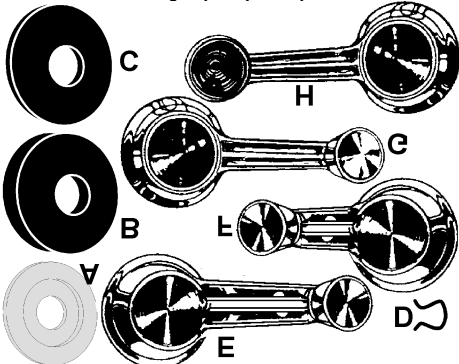

Window Crank Handles

- A** 56-79 Crank Handle Bearing
Molded Nylon Pair. 1 to 2 pair reqd 1079724 5.95
- 63-67 Crank Shaft Seals Die cut sponge rubber Pairs
- B** 63-67 Widow Crank Shaft Seals 1079740 3.95
- C** 63-67 Vent Widow Crank Shaft Seals 1065220 3.50
- D** 56-79 Crank Mounting Clip 1-2 pair reqd 1045019 1.90

- E** Chrome Handles 2 reqd
- E** 63-64 Window Crank authentic profile 1079732 21.50
- E** 63-64 Window Crank nice Repro 1079741 16.00
- F** 63-64 Vent Crank nice Repro 1079744 14.50
- G** 65-66 Window Crank NOS 1079733 84.50
- 65-67 Vent Crank Repro (67 replmnt) 1079728 20.00
- H** 67-79 Window Crank with Black Knob Select from
"Genuine GM" Handle 1079737 35.00
Quality "Foreign" Handle 1079738 12.00
- 67-79 Chrome Crank with Clear Knob
that can be dyed to match interior. 1079739 12.00
- 68-79 Manual Window Regulator Housing Crank BUSHING
replace this bushing for easier operation when manually
cranking the windows up; 2 reqd 1079716 10.50

- 68-77 Door Lock Knob and Release Handle Bezel Pair
Chrome plated LH & RH bezels mount in the door
panels. Does 1 car. 1045046 67.75
- Inside Door Opening & Lock Control Mechanism
Assembly the chrome inside door lock knob & the chrome
inside door release lever mount to this mechanism.
68-77 LH 1074202 67.50 RH 1074204 67.50
- Inside Door Lock Mechanism Assembly inside the door,
at the rear of the door. A real Rube Goldberg design. ⚡
- 69-77 LH 1074210 114.00 RH 1074212 114.00
- 78-82 LH 1074214 120.00 RH 1074216 120.00

- 69-82 Door Handle Mounting Nut 4 Piece Set
Does 1 car. 1051544 2.80
- 68-82 Door Handle "Pop-Up" Repair Spring
Slips in without removing handle 1051543 7.95