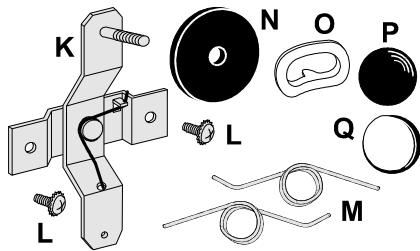

Window Crank Handles

- A** 56-79 Crank Handle Bearing
Molded Nylon Pair. 1 to 2 pair reqd 1079724 5.95
- 63-67 Crank Shaft Seals Die cut sponge rubber Pairs
- B** 63-67 Widow Crank Shaft Seals 1079740 3.95
- C** 63-67 Vent Widow Crank Shaft Seals 1065220 3.50
- D** 56-79 Crank Mounting Clip 1-2 pair reqd 1045019 1.90

- E** Chrome Handles 2 reqd
- E** 63-64 Window Crank authentic profile 1079732 21.50
- E** 63-64 Window Crank nice Repro 1079741 16.00
- F** 63-64 Vent Crank nice Repro 1079744 14.50
- G** 65-66 Window Crank NOS 1079733 84.50
- 65-67 Vent Crank Repro (67 replmnt) 1079728 20.00
- H** 67-79 Window Crank with Black Knob Select from
"Genuine GM" Handle 1079737 35.00
Quality "Foreign" Handle 1079738 12.00
- 67-79 Chrome Crank with Clear Knob
that can be dyed to match interior. 1079739 12.00
- 68-79 Manual Window Regulator Housing Crank BUSHING
replace this bushing for easier operation when manually
cranking the windows up; 2 reqd 1079716 10.50

68-82 Door Release

- R** 69-82 Outside Dr Handle Threaded Lock Rod Specify
LH Rod 1056116 16.00 RH Rod 1056118 19.50
- S** 69-82 Rod Swivel Pin 2 reqd 1056114 Disc
69-82 Threaded Rod Mounting Clip secures the rod to
the outside door handle. 2 reqd 1056112 3.00

- 68-77 Door Lock Knob and Release Handle Bezel Pair
Chrome plated LH & RH bezels mount in the door
panels. Does 1 car. 1045046 67.75
- Inside Door Opening & Lock Control Mechanism
Assembly the chrome inside door lock knob & the chrome
inside door release lever mount to this mechanism.
68-77 LH 1074202 67.50 RH 1074204 67.50
- Inside Door Lock Mechanism Assembly inside the door,
at the rear of the door. A real Rube Goldberg design. ⚡
- 69-77 LH 1074210 114.00 RH 1074212 114.00
- 78-82 LH 1074214 120.00 RH 1074216 120.00