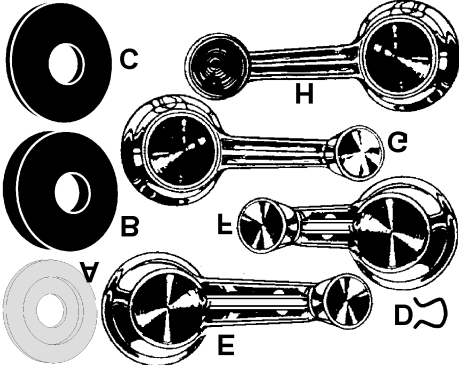

Window Crank Handles

- A** 56-79 Crank Handle Bearing
Molded Nylon Pair. 1 to 2 pair reqd 1079724 5.95
- 63-67 Crank Shaft Seals Die cut sponge rubber Pairs
- B** 63-67 Widow Crank Shaft Seals 1079740 3.95
- C** 63-67 Vent Widow Crank Shaft Seals 1065220 3.50
- D** 56-79 Crank Mounting Clip 1-2 pair reqd 1045019 1.90

68-82 Door Release

- R** 69-82 Outside Dr Handle Threaded Lock Rod Specify
LH Rod 1056116 16.00 RH Rod 1056118 19.50
- S** 69-82 Rod Swivel Pin 2 reqd 1056114 Disc
69-82 Threaded Rod Mounting Clip secures the rod to
the outside door handle. 2 reqd 1056112 3.00

- 68-77 Door Lock Knob and Release Handle Bezel Pair
Chrome plated LH & RH bezels mount in the door
panels. Does 1 car. 1045046 67.75
- Inside Door Opening & Lock Control Mechanism
Assembly the chrome inside door lock knob & the chrome
inside door release lever mount to this mechanism.
68-77 LH 1074202 67.50 RH 1074204 67.50
- Inside Door Lock Mechanism Assembly inside the door,
at the rear of the door. A real Rube Goldberg design. ⚡
- 69-77 LH 1074210 114.00 RH 1074212 114.00
- 78-82 LH 1074214 120.00 RH 1074216 120.00

- 69-82 Door Handle Mounting Nut 4 Piece Set
Does 1 car. 1051544 2.80
- 68-82 Door Handle "Pop-Up" Repair Spring
Slips in without removing handle 1051543 7.95