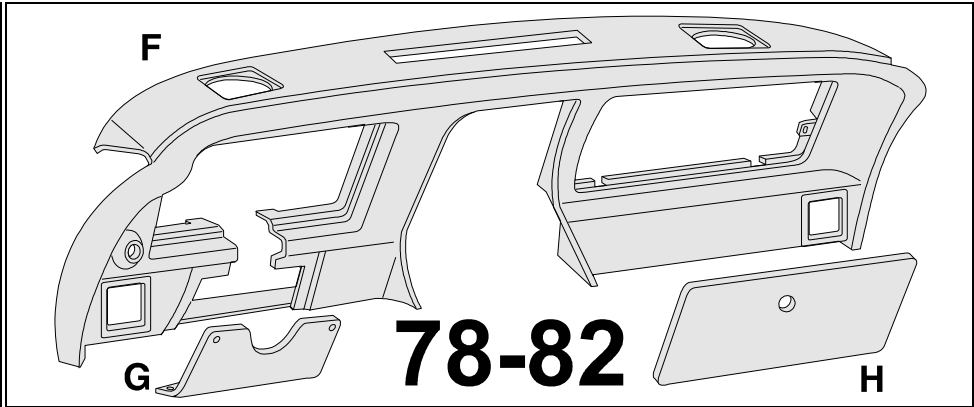

78-82

68-82 Speedometer

1. **NOT RETURNABLE IF FACTORY SEAL BROKEN**
   68-71 Complete **Repro** Speedometers with Green face.
   68 Speedometer, **Repro** not rebuilt 9748207 245.00
   68 Speedometer **Repro** with exchange 9748207 200.00
   69-71 Speedometer, **Repro** not rebuilt 9748208 245.00
   69-71 Speedometer **Repro** w/ exchange 9748208 200.00
   72-74 Speedometer **Repro** not rebuilt 9748234 245.00
   72-74 NOS Complete Speedometer 9748209 255.00
   75-76 NOS Complete Speedometer 9748210 245.00
   77 NOS Complete Speedometer 9748211 299.00
   78-Early 79 NOS Speedo Blue face 9748212 0.00
   Late 79-81 NOS Speedo Yellow face 9748213 269.00
   82 NOS Speedometer 85 MPH 9748214 289.00
   80-82 140 MPH Speedo 9748212 0.00

68-82 Tach & Parts

- 68-74 Tach Needle Only 9748167 16.50
2. **NOT RETURNABLE IF FACTORY SEAL BROKEN**
   Complete Tachometer Gauges authentic Green face.
   68 TACH 69-71 TACH
   5300 Redline Tach 9748216 148.50 9748230 148.50
   5500 Redline Tach 9748217 148.50 9748231 148.50
   6000 Redline Tach 9748218 148.50 9748232 148.50
   6500 Redline Tach 9748219 148.50 9748233 148.50

Printed Circuit Boards

1. Our USA repro's are pre calibrated for accuracy and include
   instructions. Chinese ones are not accurate, don't last long
   and are a PIA to replace twice to save just 4 bux.
   NOT RETURNABLE IF FACTORY SEAL BROKEN
   75-77 Tach Printed Circuit USA 9748227 64.50
   78-79 Tach Printed Circuit USA 9748228 64.50
   80-82 Tach Printed Circuit USA 9748229 64.50
2. These Printed Circuit Boards repair 77-82 Electronic
   Speedometers and small gauges.
   77-82 Dash Cluster Printed Circuit 9748235 54.50
   78-82 Console Gauge Printed Circuit 9748236 54.50

68-82 Radio Parts

- 68-71 Radio Lens AM-FM 9647516 27.25
  72-76 Radio Lens AM-FM 9647518 27.25
  68-82 Radio Mount Jamb Nut Pair NOS 9647312 4.00
  68-82 Radio Knob Washers Pair 9647307 5.95
  Late 68 Radio Knob 4 Piece Set includes metal
  inner and outer knobs Pair 9647317 49.75
  69-71 Vol & Tuning Knobs 4 pc Set repro 9647204 37.75
  72-76 Volume & Tuning Knobs repro Pair 9647315 19.90
  72-76 Radio Knob Bezel with Lever 9647319 9.75
  72-76 Radio Knob Dummy Bezel 9647318 9.75
  72-76 Radio Tuning Knob NOS 9649304 22.00
  72-76 Radio Volume Knob NOS 9649305 25.00
  72-76 Radio Knob Balance Knob can also be
  used for RH dummy spacer. 9649306 24.50
  77-80 Radio Volume or Tuning Knob
  NOS 2 reqd. 9649310 22.50
  75-82 Radio Noise Suppressor 9649320 24.00
  78-82 CB Microphone with Cord 9649322 30.00

78-82 Dash