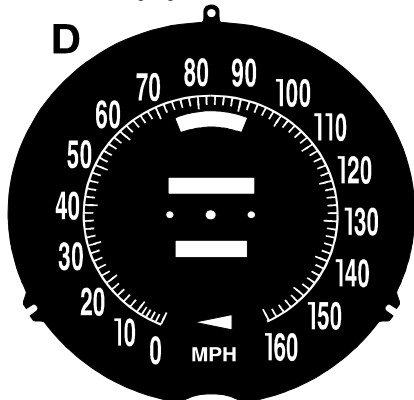

Gauge Lenses & Gaskets

- A** 68-77 Tach or Speedo Lens 2 reqd
Clear acrylic plastic. NOS 9748165 0.00
68-77 Tach-Speedo Lens **Repro** 9748171 18.45
- B** 68-77 Tach or Speedo Lens **Gasket** 2 reqd.
Similar die cut Black Fiber. This part is included with the
68-77 Dash Gauge Seal Kit. 9749102 5.00
78-82 Tach-Speedo Lens **Repro** 9748176 49.75
78-82 Tach-Speedo Lens NOS 9748175 75.00

68-82 Speedo & Parts

- C** 68-77 Speedo or 68-74 Tach Needle
2 5/8 inch overall length 9748167 16.50
68-69 Speedometer Speed Warning Pointer
Only NOS 9748168 75.00
78-82 Speedo Needle Only 9748166 12.50
- Speedometer Rebuild Kits Include calibrated head
unit with instructions. Odometers not included.
68 Speedo Rebuild Kit 9748514 Disc
69-77 Speedo Rebuild Kit 9748516 Disc
- Odometer Assembly with Numbered Drum, Gear
& Shaft** these displays your Total Accumulated Mileage
68-76 Odometer NOS 9748100 44.50
77 Odometer NOS 9748106 0.00
80-82 Odometer NOS 9748109 37.50
68-82 Odometer Mounting Clip 9748108 4.00
- Worm Gears - These Drive The Odometer**
68 2nd Worm Gear 9748098 30.00
69-77 2nd Worm Gear 9748101 9.95
78-82 2nd Worm Gear 9748105 7.50
68-77 3rd Worm Gear 9748103 17.50
78-82 3rd Worm Gear 9748107 7.50
- Trip Odometer Assembly with Numbered Drum,
Gear & Shaft** this displays your Trip Mileage
68-74 Trip Odometer NOS. 9748102 44.50
75-77 Trip Odometer NOS 9748104 44.50
- D** 69-71 Speedo Face Only Green 9748309 Disc
72-74 Speedo Face Only White NOS 9748310 28.00
78-79 Speedo Face Only 140 MPH NOS or
80-82 Speedo Face 140 MPH 9748312 0.00
68-82 Tach or Speedo Face Mounting Screw
a "bastard" size black plated 9748170 3.00
68-82 Tach or Speedo Mounting Cushion & Screw
4 Pc Set mounts gauge to cluster 9748172 2.95