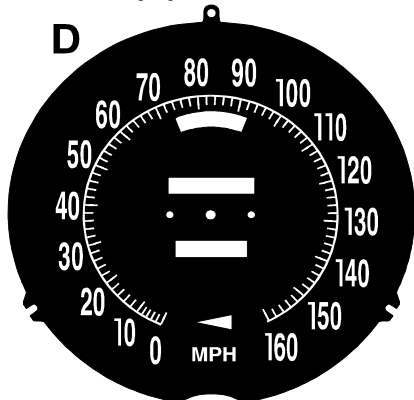

**Gauge Lenses & Gaskets**

- A** 68-77 Tach or Speedo Lens 2 reqd  
Clear acrylic plastic. NOS 9748165 0.00  
68-77 Tach-Speedo Lens **Repro** 9748171 18.45
- B** 68-77 Tach or Speedo Lens **Gasket** 2 reqd.  
Similar die cut Black Fiber. This part is included with the  
68-77 Dash Gauge Seal Kit. 9749102 5.00  
78-82 Tach-Speedo Lens **Repro** 9748176 49.75  
78-82 Tach-Speedo Lens NOS 9748175 75.00

**68-82 Speedo & Parts**

- C**  68-77 Speedo or 68-74 Tach Needle  
2 5/8 inch overall length 9748167 16.50
- 68-69 Speedometer Speed Warning Pointer  
Only NOS 9748168 75.00
- 78-82 Speedo Needle Only 9748166 12.50
- Speedometer Rebuild Kits Include calibrated head unit with instructions. Odometers not included.
- 68 Speedo Rebuild Kit 9748514 Disc
- 69-77 Speedo Rebuild Kit 9748516 Disc
- Odometer Assembly with Numbered Drum, Gear & Shaft** these displays your Total Accumulated Mileage
- 68-76 Odometer NOS 9748100 44.50
- 77 Odometer NOS 9748106 0.00
- 80-82 Odometer NOS 9748109 37.50
- 68-82 Odometer Mounting Clip 9748108 4.00
- Worm Gears - These Drive The Odometer**
- 68 2nd Worm Gear 9748098 30.00
- 69-77 2nd Worm Gear 9748101 9.95
- 78-82 2nd Worm Gear 9748105 7.50
- 68-77 3rd Worm Gear 9748103 17.50
- 78-82 3rd Worm Gear 9748107 7.50
- Trip Odometer Assembly with Numbered Drum, Gear & Shaft** this displays your Trip Mileage
- 68-74 Trip Odometer NOS. 9748102 44.50
- 75-77 Trip Odometer NOS 9748104 44.50
- D** 69-71 Speedo Face Only Green 9748309 Disc
- 72-74 Speedo Face Only White NOS 9748310 28.00
- 78-79 Speedo Face Only 140 MPH NOS or  
80-82 Speedo Face 140 MPH 9748312 0.00
- 68-82 Tach or Speedo Face Mounting Screw  
a "bastard" size black plated 9748170 3.00
- 68-82 Tach or Speedo Mounting Cushion & Screw  
4 Pc Set mounts gauge to cluster 9748172 2.95