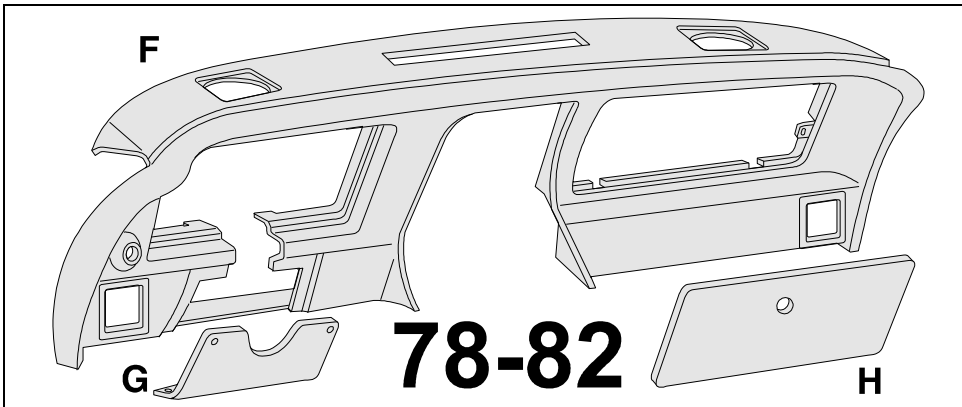

78-82

68-82 Speedometer

1. **NOT RETURNABLE IF FACTORY SEAL BROKEN**
- 68-71 Complete **Repro** Speedometers with Green face.
  - 68 Speedometer, **Repro** not rebuilt 9748207 245.00
  - 68 Speedometer **Repro** with exchange 9748207 200.00
  - 69-71 Speedometer, **Repro** not rebuilt 9748208 245.00
  - 69-71 Speedometer **Repro** w/ exchange 9748208 200.00
  - 72-74 Speedometer **Repro** not rebuilt 9748234 245.00
  - 72-74 NOS Complete Speedometer 9748209 255.00
  - 75-76 NOS Complete Speedometer 9748210 245.00
  - 77 NOS Complete Speedometer 9748211 299.00
  - 78-Early 79 NOS Speedo Blue face 9748212 0.00
  - Late 79-81 NOS Speedo Yellow face 9748213 269.00
  - 82 NOS Speedometer 85 MPH 9748214 289.00
  - 80-82 140 MPH Speedo 9748212 0.00

68-82 Tach & Parts

- 68-74 Tach Needle Only 9748167 16.50
- **NOT RETURNABLE IF FACTORY SEAL BROKEN**
- Complete Tachometer Gauges authentic Green face.
- **68 TACH** **69-71 TACH**
- 5300 Redline Tach 9748216 148.50 9748230 148.50
- 5500 Redline Tach 9748217 148.50 9748231 148.50
- 6000 Redline Tach 9748218 148.50 9748232 148.50
- 6500 Redline Tach 9748219 148.50 9748233 148.50

Printed Circuit Boards

1. Our USA repro's are pre calibrated for accuracy and include instructions. Chinese ones are not accurate, don't last long and are a PIA to replace twice to save just 4 bux.
2. **NOT RETURNABLE IF FACTORY SEAL BROKEN**
- 75-77 Tach Printed Circuit USA 9748227 64.50
  - 78-79 Tach Printed Circuit USA 9748228 64.50
  - 80-82 Tach Printed Circuit USA 9748229 64.50
4. These Printed Circuit Boards repair 77-82 Electronic Speedometers and small gauges.
- 77-82 Dash Cluster Printed Circuit 9748235 54.50
  - 78-82 Console Gauge Printed Circuit 9748236 54.50

68-82 Radio Parts

- 68-71 Radio Lens AM-FM 9647516 27.25
- 72-76 Radio Lens AM-FM 9647518 27.25
- 68-82 Radio Mount Jamb Nut Pair NOS 9647312 4.00
- 68-82 Radio Knob Washers Pair 9647307 5.95
- Late 68 Radio Knob 4 Piece Set includes metal
  inner and outer knobs Pair 9647317 49.75
- 69-71 Vol & Tuning Knobs 4 pc Set repro 9647204 37.75
- 72-76 Volume & Tuning Knobs repro Pair 9647315 19.90
- 72-76 Radio Knob Bezel with Lever 9647319 9.75
- 72-76 Radio Knob Dummy Bezel 9647318 9.75
- 72-76 Radio Tuning Knob NOS 9649304 22.00
- 72-76 Radio Volume Knob NOS 9649305 25.00
- 72-76 Radio Knob Balance Knob can also be
  used for RH dummy spacer. 9649306 24.50
- 77-80 Radio Volume or Tuning Knob
  NOS 2 reqd. 9649310 22.50
- 75-82 Radio Noise Suppressor 9649320 24.00
- 78-82 CB Microphone with Cord 9649322 30.00

78-82 Dash