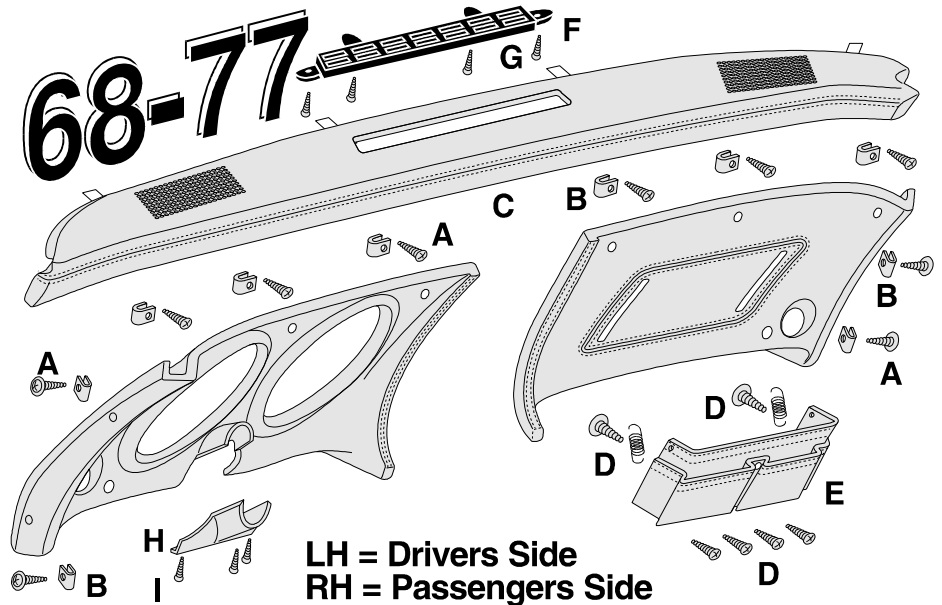

68-77 Upper Dash Pads

Dash Pad Mounting Hardware

- A** Screw & Eyelet 10 Piece Set 1466555 4.20
- B** U-Nut 10 Piece Set 1466557 4.20

C Upper Dash Pads all are UPS O/S
Complete dash pads with inner foam support, similar vinyl grain with all cutouts pre-punched.

**LH = Drivers Side
RH = Passengers Side**

69-77 Complete LH and RH Lower Dash Pads

Don't confuse these with "skins" - These are Complete Padded Vinyl Lower Dash Pads with: Molded Plastic Inner Supports, Similar Density Inner Foam Padding, Similar Grain Molded Vinyl Covering. All Cutouts are Pre-punched. Ready to Install in You Dash. Map pockets are not included \$ 319.00