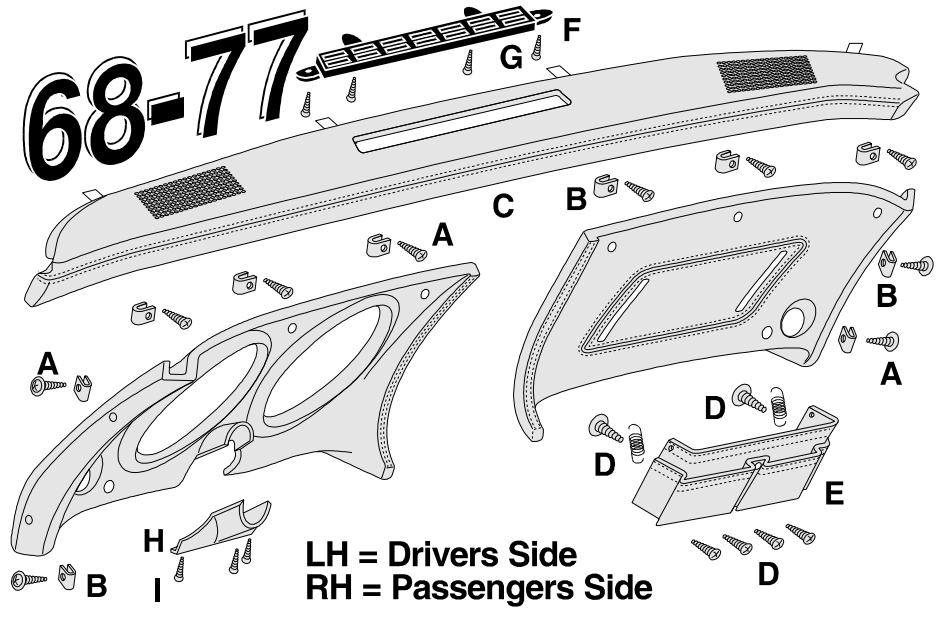

68-69 Black Dash Pad	1467610	359.00
68-69 Red Dash Pad	1467611	359.00
68-69 Brite Blue Dash Pad	1467612	359.00
68-69 Saddle Dash Pad	1467613	359.00
68-69 Gunmetal Dash Pad	1467614	359.00
68 Tobacco Dash Pad	1467615	359.00
68 Dark Orange Dash	1467616	359.00
68 Dark Blue Dash Pad	1467617	359.00
69 Green Dash Pad	1467618	359.00
70-76 Black Dash Pad	1467630	359.00
70-72 Red Dash Pad	1467631	359.00
70 Brite Blue Dash Pad	1467632	359.00
70 Green Dash Pad	1467634	359.00
71 Green Dash Pad	1467638	359.00
70-72 Light Saddle Dash Pad	1467633	359.00
70-72 Dark Saddle Dash Pad	1467637	359.00
71-72 Dark Blue Dash Pad	1467636	359.00
73-75 Oxblood Dash Pad	1467642	359.00
73-75 Dark Blue Dash Pad	1467643	359.00
73-75 Medium Saddle Dash Pad	1467644	359.00
73 Dark Saddle Dash Pad	1467645	359.00
74-75 Silver Dash Pad	1467646	359.00
74-75 Neutral Dash Pad	1467647	359.00
76 Firethorn Dash Pad	1467652	359.00
76 Buckskin Dash Pad	1467653	359.00
76 White Dash Pad	1467654	359.00
76 Smoke Gray Dash Pad	1467655	359.00
76 Blue Green Dash Pad	1467656	359.00
76 Dark Brown Dash Pad	1467657	359.00
77 Black Dash Pad	1467661	359.00
77 Red Dash Pad	1467662	359.00
77 Buckskin Dash Pad	1467663	359.00
77 Dark Blue Dash Pad	1467664	359.00
77 Smoke Gray Dash Pad	1467665	359.00
77 Dark Brown Dash Pad	1467666	359.00
77 White Dash Pad	1467667	359.00

69-77 Dash Map Pockets

D Pocket Mounting Hardware

Screw & Spring 8 Piece Kit	1466554	7.50

E Map Pockets

? A complete selection with similar grain, texture, stitching, snap and padding.

69-77 Black Map Pocket	9876810	56.50
69-72 Red Map Pocket	9876811	56.50
69-70 Brite Blue Pocket	9876812	56.50
69 Saddle Map Pocket	9876813	56.50
69 Gunmetal Map Pocket	9876814	56.50
69 Green Map Pocket	9876815	56.50
70 Green Map Pocket	9876816	0.00
71 Green Map Pocket	9876819	56.50
70-72 Light Saddle Pocket	9876817	56.50
71-72 Dark Saddle Pocket	9876818	56.50
71-72 Dark Blue Map Pocket	9876820	56.50
73 Dark Saddle Pocket	9876821	56.50
73-75 Oxblood Map Pocket	9876822	56.50
73-75 Dark Blue Map Pocket	9876823	56.50
73-75 Medium Saddle Pocket	9876824	56.50
74-75 Silver Map Pocket	9876825	56.50
74-75 Neutral Map Pocket	9876826	56.50
76 Firethorn Map Pocket	9876827	56.50
76 Blue Green Map Pocket	9876828	56.50
76-77 Buckskin Map Pocket	9876829	56.50
76-77 White Map Pocket	9876830	56.50
76-77 Smoke Gray Map Pocket	9876831	56.50
76-77 Dark Brown Map Pocket	9876832	56.50
77 Red Map Pocket	9876833	56.50
77 Dark Blue Map Pocket	9876834	56.50

69-77 Complete LH and RH Lower Dash Pads

Don't confuse these with "skins" - These are Complete Padded Vinyl Lower Dash Pads with: Molded Plastic Inner Supports Similar Density Inner Foam Padding Similar Grain Molded Vinyl Covering All Cutouts are Pre-punched Ready to Install in You Dash Map pockets are not included $ 319.00

$ 319.00 each	68 Left	68 Right
68 Black	9874101	9874102
68 Red	9874103	9874104
68 Brite Blue	9874105	9874106
68 Dark Blue	9874107	9874108
68 Saddle	9874109	9874110
68 Tobacco	9874111	9874112
68 Gunmetal	9874113	9874114
68 Orange	9874115	9874116

$ 319.00 ea	69 Left	69 Right
69 Black	9874117	9874118
69 Red	9874119	9874120
69 Brite Blue	9874121	9874122
69 Saddle	9874123	9874124
69 Gunmetal	9874125	9874126
69 Dark Green	9874127	9874128

$ 319.00 each	70 Left	70 Right
70 Black	9874129	9874130
70 Red	9874131	9874132
70 Brite Blue	9874133	9874134
70 Light Saddle	9874135	9874136
70 Dark Saddle	9874137	9874138
70 Dark Green	9874139	9874140

$ 319.00 each	71-73 Left	71-73 Right
71-73 Black	9874141	9874142
71-72 Red	9874143	9874144
71 Dark Green	9874145	9874146
71-72 Dark Saddle	9874147	9874148
71-72 Dark Blue	9874149	9874150
73 Dark Saddle	9874151	9874152
73 Medium Saddle	9874153	9874154
73 Oxblood	9874155	9874156
73 Dark Blue	9874157	9874158

	74-76 Left	74-76
$ 319.00 ea	exc AC	with AC Right
74-76 Black	9874141	9874159 9874142
74-75 Medium Saddle	9874153	9874160 9874154
74-75 Oxblood	9874155	9874161 9874156
74-75 Dark Blue	9874157	9874162 9874158
74-75 Silver	9874163	9874164 9874165
74-75 Neutral	9874166	9874167 9874168
76 Firethorn	9874169	9874170 9874171
76 Dark Brown	9874172	9874173 9874174
76 Blue Green	9874175	9874176 9874177
76 Buckskin	9874178	9874179 9874180
76 Smoke Gray	9874181	9874182 9874183