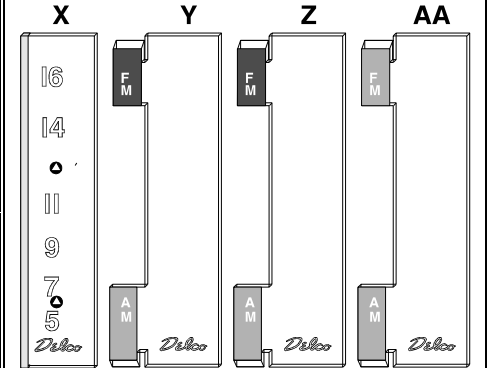

Radio Lens

- **X** 63 Wonderbar Lens 9647508 24.00
- **Y** 63-64 AM-FM Radio Lens 9647510 23.95
- **Z** 65 AM-FM Radio Lens 9647512 23.50
- **AA** 66-67 AM-FM Radio Lens 9647514 23.95