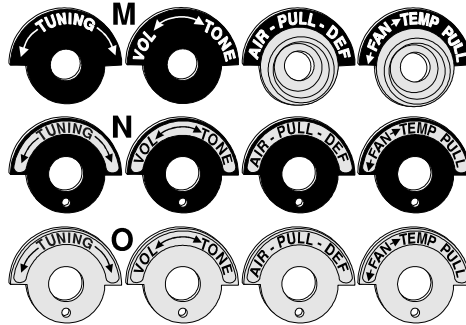

63-67 Gauge Cluster or Glove Box Mounting

- **K** 63-67 U-Nut Mounting 5 Piece Set 9745109 3.95
- **L** 63-67 Mounting Screw 5 reqd. 9745110 7.50
- **M** Dash Nameplate Sets
  63 Radio Only 2 Pieces 9647345 33.25
  63 Radio + Heater 4 Pieces 9647346 64.00
  63 Radio, AC + Heater 6 Pieces 9647347 219.00
  64 Radio + Heater 4 Pieces 9647350 14.75
  64 Radio, AC + Heater 6 Pieces 9647351 20.00
  O 65-67 Radio + Heater 4 Pieces 9647354 11.95
  65-67 Radio, AC + Heater 6 Pieces 9647355 14.95