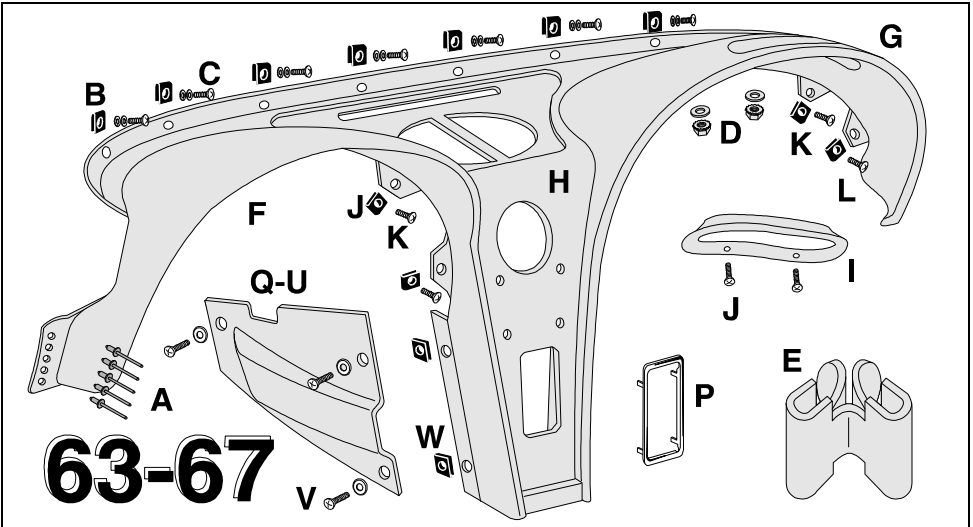

$ 325.00	67 LH Pad	RH Pad
67 Black	LH = 1465605	RH = 1465634
67 Red	LH = 1465606	RH = 1465635
67 Brite Blue	LH = 1465607	RH = 1465636
67 Green	LH = 1465609	RH = 1465637
67 Dark Saddle	LH = 1465612	RH = 1465632
67 Teal Blue	LH = 1465613	RH = 1465633

Center Dash Vinyl Cover

- **H** 63-64 Center Dash Molded Vinyl Covering on the fiberglass top & center dash. UPS O/S 124.50
  Black Cover 1465530 Red Cover 1465531
  Saddle Cover 1465532 Navy Cover 1465533

- **I** RH Dash Grab Bar Insert injection molded plastic
  Count the number of mounting holes before ordering.
  63-Early 64 have 4 Hole Inserts 11.95
  Black 9745150 Red 9745151 Navy 9745152
  Saddle 9745153 Silver 9745154
  Late 64-66 have 6 Hole Inserts 11.95
  Black 9745170 Red 9745171 Navy 9745177
  Saddle 9745173 Silver 9745175 Green 9745174
  Brite Blue 9745172 Maroon 9745176

- **J** Grab Bar Insert Mounting Chrome Screw Sets:
  63-64 Insert 4 Piece Screw Set 9745164 2.00
  65-66 Insert 6 Piece Screw Set 9745166 2.00

63-67 Dash Bulb Sets

Include clock, tach, speedo, small gauge, directional indicator, glove box, cigaret lighter, ignition switch, hi beam, parking brake & head lamp warning, heater & air cond. indicator bezel lamp & radio. (None flashing.)

Without A.C.	With A.C.
63 18 pcs 9740120 22.00	18 PC 9740120 22.00
64 22 pcs 9740121 26.00	24 pcs 9740122 27.95
65 19 pcs 9740123 26.00	21 pcs 9740124 27.95
66 22 pcs 9740125 26.00	24 pcs 9740126 27.95
67 19 pcs 9740127 23.55	21 pcs 9740128 25.65