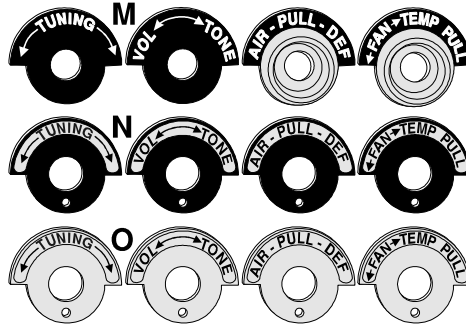

63-67 Gauge Cluster or Glove Box Mounting

- **K** 63-67 U-Nut Mounting 5 Piece Set 9745109 3.95
- **L** 63-67 Mounting Screw 5 reqd. 9745110 7.50
- **M** Dash Nameplate Sets
  63 Radio Only 2 Pieces 9647345 33.25
  63 Radio + Heater 4 Pieces 9647346 64.00
  63 Radio, AC + Heater 6 Pieces 9647347 219.00
  64 Radio + Heater 4 Pieces 9647350 14.75
  64 Radio, AC + Heater 6 Pieces 9647351 20.00
- **N** 65-67 Radio + Heater 4 Pieces 9647354 11.95
- **O** 65-67 Radio, AC + Heater 6 Pieces 9647355 14.95