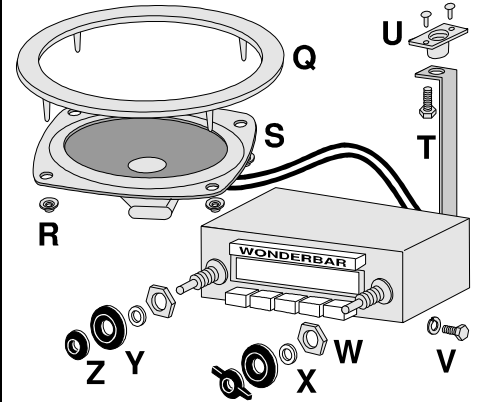

A

58-62

P 58-62 Radio & Heater Panel 24 Piece Mounting Kit
Includes 8 chrome screws, 8 chrome trim washers & 8 J-nuts. Does 1 car. 8851114 4.95

Speaker

Q 59-62 Speaker Bezel 9647426 44.00
R Bezel Mounting 4 Piece Nut Set 9647407 2.00
58-59 Speaker Grill Stepped 9647424 49.95
60-62 Speaker Grill Flat Style 9647427 25.75
S 58-62 Speaker & Transformer
with lead & connector. 9647408 29.75

Radio

T 58-62 Radio Support Bracket 9647309 12.00
U 58-62 Special GM T-Nut, Mount Bolt & 2 Rivet Set
Mounts support to the underdash 9647292 10.50
V 58-62 Bolt & Lock Washer Set
Mounts support to radio. 9647293 2.00
W 58-62 Radio Mounting Jamb Nuts Pair 9647306 3.95
X 58-62 Radio Washers Pair 9647307 5.95
Y 59-60 Radio Indicator Bezels Pair 9647302 32.45
Z 58-60 Radio Tone Control Knob
and Dummy Knob Pair 9647301 16.50
58-62 Radio Wiring Harnesses
Radio to Speaker Lead 2515203 12.00
Radio Ground to Valve Cover 2515194 12.00
58-62 Wonderbar Radio Lens 9647506 28.25

56-62 Dash & Gauge Bulbs

A complete set for the entire dash including clock, tach, speedo, small gauge, hi beam, directional indicator, cigarette lighter, parking brake alarm, (not flashing) ignition switch, radio & courtesy lamp bulbs.