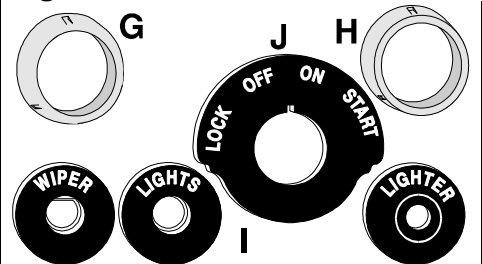

56-62 Dash & Gauge Bulbs

A complete set for the entire dash including clock, tach, speedo, small gauge, hi beam, directional indicator, cigarette lighter, parking brake alarm, (not flashing) ignition switch, radio & courtesy lamp bulbs.

Dash End Caps & Rain Gutters

B 58-Early 59 Dash End Caps Stainless flat style Pair
LH and RH Flat Dash End Cap 9745131 0.00
? The change from early to late is between 59 VIN #8000 to 9355 approximately.
C Late 59-62 LH & RH Curved Dash End Caps Pair
Paint to match interior. 9745128 34.75
D 58-62 End Cap Screw 4 Piece Set 9745129 2.00

E 58-62 Drip Rail Rain Gutters Pair
Stamped steel, mounts at the ends of the dash; these are often rusted away. 9745130 39.00
F Drip Rail Mounting Screw 8 Piece Set
Does 1 car. 9745133 2.75

53-62 Cowl Vent Knob
Exact reproduction with quality chrome plating. Includes set screw. You cannot replat your old GM knob for this price.
8017106 14.00

Ignition

G 58-59 Ignition Switch Nut 2187403 9.75
H 60-62 Ignition Switch Nut 2187404 22.00
I 58-60 Dash Nameplate 4 Piece Set
Includes wiper, head lamp, ignition, & lighter nameplates. 9745145 39.60
J 58-62 Ignition Nameplate 9745146 14.50