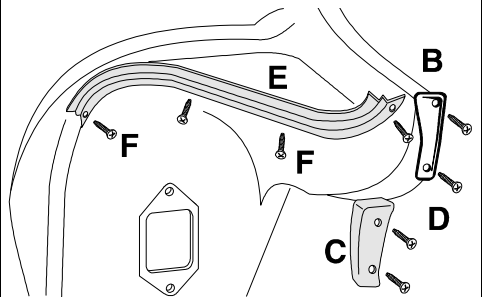

Dash End Caps & Rain Gutters

B 58-Early 59 Dash End Caps Stainless flat style Pair
LH and RH Flat Dash End Cap 9745131 0.00
? The change from early to late is between 59 VIN #8000 to 9355 approximately.
C Late 59-62 LH & RH Curved Dash End Caps Pair
Paint to match interior. 9745128 34.75
D 58-62 End Cap Screw 4 Piece Set 9745129 2.00