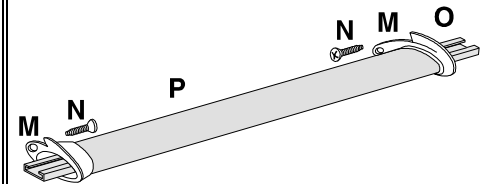

58-62 Complete Grab Bar
Complete Grab Bars include the steel support bar with the foam cover and vinyl cover installed. The 58 models have the Pebble Grain vinyl and the 59-62 have the Seville Grain vinyl. Select from...

Complete Covered Grab Bars			
	with SS Ends		without SS Ends
58 Red	1468111 189.00	1468121	84.50
58 Blue	1468112 189.00	1468122	84.50
58 Real Charcoal	1468113 189.00	1468123	84.50
59-62 Red	1468114 149.00	1468124	79.50
59-62 Black	1468115 149.00	1468125	79.50
59-60 Frost Blue	1468116 149.00	1468126	79.50
59-60 Turquoise	1468117 149.00	1468127	79.50
61 Jewel Blue	1468118 149.00	1468128	79.50
61-62 Fawn Beige	1468119 149.00	1468129	79.50