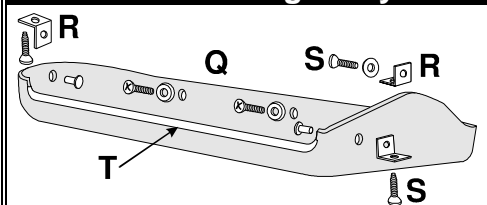

58-62 Package Tray

Q 58-62 Package Tray

Injection Molded Plastic Smooth on Both Sides. Paint to match interior. **9747120 84.50**

R 58-62 Package Tray "L" Bracket 3 Piece Set

Stamped steel with Zinc plating finish. Paint to match your interior color. These are needed to mount the package tray to the dash. **9745121 6.00**