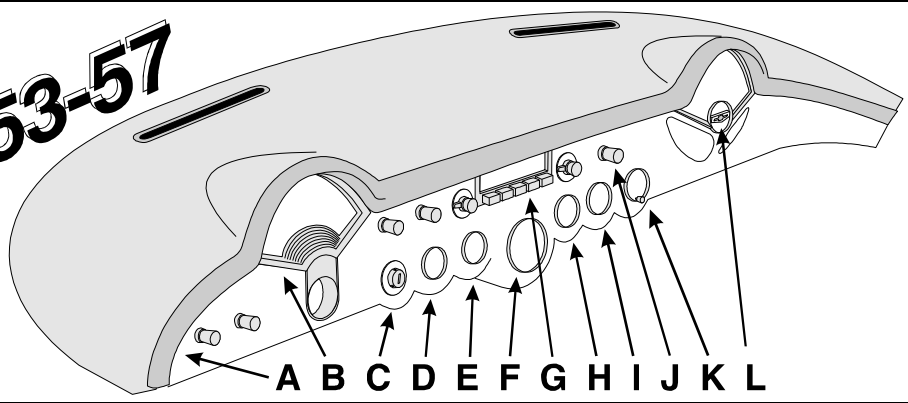

53-57

53-57 Dash

A Dash Rail			
53-57 Fiberglass Lower Dash includes cutouts for gauges, switches, radio, speaker + clock O/S MM 8200142 324.50			
Upper Rail Only Fiberglass trim only O/S 1465498 259.50			
Rail Covers are authentic grain vinyl trim only 39.75			
Rails Assemblies are fiberglass dash upper edge trim units with the vinyl rail covering. O/S 327.00			
	Cover Only		Rail Assy
53-55 Red	1465500 39.75	1465540 327.00	
54-55 Beige	1465501 39.75	1465541 327.00	
55 Green	1465502 39.75	1465542 327.00	
56-57 Red	1465507 39.75	1465544 327.00	
56-57 Beige	1465508 39.75	1465545 327.00	
53-57 Dash Rail 21 Piece Mounting Kit with 7 nuts, 7 flat washers & 7 lock washers. Does 1 car. 9745103 3.00			
B Speedometer			
53-57 Speedometer Chrome Bezel			
Quality Chrome plating Import	9744101	89.50	
Nice Chrome plating USA	9744107	170.00	
53-57 Speedometer Lens 2 Piece Set			
Includes clear outer lens & authentic 140 MPH inner lens. 9748110 43.00			
53-57 Speedometer Rebuild Kit 9748501 Disc			
53-62 Total Odometer Drum with numbers 9748112 44.50			
C Ignition			
56-Early 57 Ignition Indicator Nameplate with Chrome Bezel 9745140 14.50			
Late 57 Ignition Indicator Nameplate without Chrome Bezel 9745141 10.45			
56-59 Round Ignition Switch Nut authentic with 3 indents. 2187403 9.75			
D Fuel Gauge			
53-57 Silk-Screened Fuel Face only 9748139 33.75			
53-57 Silk-Screened Face 4 Piece Set includes fuel, amp, temp & oil gauge faces 9748177 134.95			
53-62 Chrome Small Gauge Twin Bezel 2 reqd Import			
1 for Gas - Temp & 1 for Amp - Oil. 9744120 37.50			
53-62 Chrome Small Gauge Twin Bezel 2 reqd USA			
1 for Gas - Temp & 1 for Amp - Oil. 9744110 39.50			
53-58 Small Gauge Lens 4 Piece Set Gas Temp, Amp, Oil Lenses 9748135 17.50			
E Temperature Gauge			
53-57 Silk-screened Temp Face only 9748140 33.75			
53-57 Silk-Screened Face 4 Piece Set includes fuel, amp, temp & oil gauge faces 9748177 134.95			
F Tachometer			
53-62 Tach Chrome Bezel Import 9744106 44.50			
53-62 Tach Chrome Bezel USA 9744109 49.00			
53-58 Tach Rev Counter with numbers 9748117 48.85			
53-58 Tach Pointer Needle 9748118 37.50			
Tach Lenses:			
53-62 Clear Tach Lens 9748125 13.00			
53-54 Lens with Numbers 9748120 30.50			
55-57 Lens with Numbers 9748121 30.50			
55-58 Lens with Dots 9748124 24.50			
Tach Rebuild Kits			
53-57 Drive Kit 9748503 Disc			

Dash Bulb Socket 55-57 One Wire grounds through cluster. Use as required 9748156 **3.75**

Complete Tach Assembly
Include silk screened face, inner & outer lenses, chrome trim bezel, needle pointer & calibrated head.

53-55 5000 6 Cyl Distributor Tach	9748801	297.50
55-57 6000 Generator Tach	9748802	297.50

G Radio		
53 Radio Lens	9647500	38.50
54-55 Radio Lens	9647502	38.85
56-57 Radio Lens	9647504	28.00
53-57 Radio Mounting Jamb Nuts Pair	9647306	3.95
53-57 Radio Washers Pair	9647307	5.95
56-57 Radio Knob 2 reqd.	9647300	Disc
56-57 Volume & Tone Wing Knobs	9647304	Disc
56-57 Volume & Tone Nameplates Pair without Chrome Bezels	9647305	22.50
with Rear Chrome Bezels	9647308	27.50