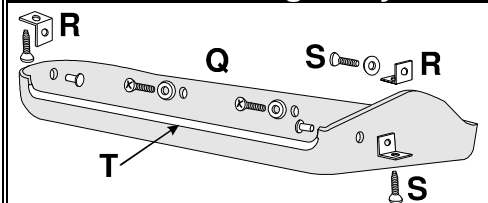

58-62 Package Tray

Q 58-62 Package Tray
Injection Molded Plastic Smooth on Both Sides. Paint to match interior. 9747120 **84.50**

R 58-62 Package Tray "L" Bracket 3 Piece Set		
Stamped steel with Zinc plating finish. Paint to match your interior color. These are needed to mount the package tray to the dash. 9745121 6.00