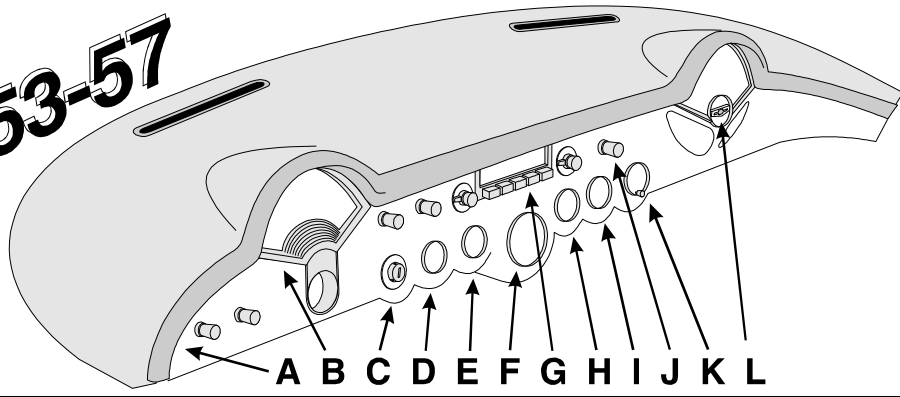

53-57

53-57 Dash

A Dash Rail

53-57 Fiberglass Lower Dash includes cutouts for gauges, switches, radio, speaker + clock O/S **MM 8200142 324.50**

Upper Rail Only Fiberglass trim only **O/S 1465498 259.50**