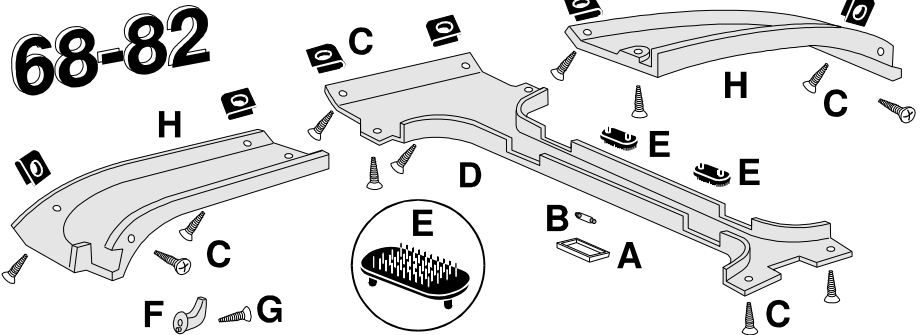

78-82 Black	9878512	78-81 Red	9878513
78 Pace Silver	9878514	78 Dark Brown	9878515
78-80 Doeskin	9878516	78 Oyster	9878517
78-81 Dark Blue	9878518	78 Saffron	9878519
79-80 Oyster	9878520	79 Green	9878521
81 Silver	9878522	80 Claret	9878523
81 Cinnabar	9878524	81-82 Camel	9878525
82 Dark Blue	9878526	82 Red	9878527
82 Charcoal	9878528	82 Gray	9878529
82 Dark Blue	9878530	82 Red	9878531
82 Silver Green	9878532	82 Collector	9878533

E 78-82 T-Top Center Roof Panel **Fastener** Authentic molded plastic with knobs to mate with fasteners on the center panel. Pair **Does 1 car.** 1468456 **4.00**

Rear Roof Panel

F Late 76-82 Coat Hook Black only mounts to RH rear roof panel	1192818	7.25
G Late 76-82 Coat Hook Mounting Screw	1192816	0.95

H Rear Roof Panels include the inner support panel with a padded vinyl covering.

? Early 68 Rear Roof Panel $108.00 pr

Early 68 Panels have a rectangular opening for the rear window locks.

Early 68 Black	9878540	Early 68 Red	9878541
Early 68 Brite Blue	9878542	Early 68 Saddle	9878543
Early 68 Gunmetal	9878544	Early 68 Dk Blue	9878545
Early 68 Tobacco	9878546	Early 68 Orange	9878547

? Late 68 Rear Roof Panel $108.00 pr

Late 68 Panels have rectangular rear window lock openings & an extended area around rear t-top locks.

Late 68 Black	9878550	Late 68 Red	9878551
Late 68 Brite Blue	9878552	Late 68 Saddle	9878553
Late 68 Gunmetal	9878554	Late 68 Dk Blue	9878555
Late 68 Tobacco	9878556	Late 68 Orange	9878557

69-72 Rear Roof Panels $108.00 pr

These Panels have a recessed contoured openings for the rear window locks.

69-72 Black	9878560	69-72 Red	9878561
69 Gunmetal	9878562	69 Saddle	9878563
69-70 Brite Blue	9878564	69 Green	9878565
70-72 Light Saddle	9878566	70 Green	9878567
70-72 Dark Saddle	9878568	71 Green	9878571
71-72 Dark Blue	9878570		

73-77 Rear Roof Panels $108.00 pr

Mount a coat hook on RH side panel on L76-77.

73-77 Black	9878574	73 Dark Saddle	9878575
73-75 Oxblood	9878576	73-75 Dark Blue	9878577
73-75 Med Saddle	9878578	74-75 Silver	9878579
76 Firethorn	9878580	74-75 Neutral	9878581
76 Blue Green	9878582	76-77 White	9878583
76-77 Smoke Gray	9878584	77 Dark Blue	9878585
76-77 Buckskin	9878586	77 Red	9878587
76-77 Dark Brown	9878588		

78-79 Rear Roof Panels $158.00 pr

Mount the coat hook to the RH side panel.

78-79 Black	9878590	78-79 Red	9878591
78 Pace Silver	9878592	78 Dark Brown	9878593
78-79 Doeskin	9878594	78 Oyster	9878595
78-79 Dark Blue	9878596	78 Saffron	9878597
79 Oyster	9878598	79 Green	9878599

80-82 Rear Roof Panels $158.00 pr

Mount the coat hook to the RH side panel.

80-81 Black	9878602	80-81 Red	9878603
80 Doeskin	9878604	80-81 Dark Blue	9878605
80 Oyster	9878606	80 Claret	9878607
81 Silver	9878608	81-82 Camel	9878609
81 Cinnabar	9878610	82 Red	9878611
82 Dark Blue	9878612	82 Gray	9878613
82 Charcoal	9878614	82 Red	9878615
82 Dk Blue	9878616	82 Collector	9878617
82 Silver Green	9878618		

68-77 T-Top Headliner

J T-Top Headliner include molded plastic support with padded vinyl covering & 8 attached plastic fasteners.