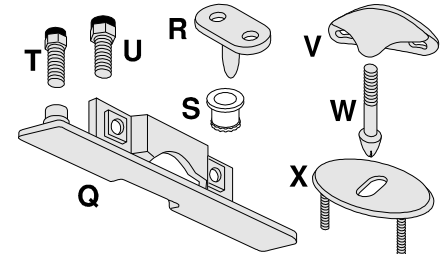

68-75 Conv Locks & Hardware

- **Q** 68-75 Convertible Top Header Locks - all are Repro
  LH Center RH
  Early 68 1408550 1408552 1408554 **53.75**
  Late 68-75 1408560 1408562 1408564 **53.75**
- Early 68 Conv Lock **3 Piece** Set of above 1408595 **161.25**
- L68-82 Conv Lock **3 Piece** Set of above 1408596 **161.25**
- **Q** 68-75 LH Header Lock only **NOS** 1408051 **96.40**
- 68-78 Header Lock **6 Piece** Mounting Kit
  Does 1 car. 1408053 **3.75**
- **R** Early 68-82 Header Guide Pins Pair 1408590 **39.50**
- **R** Late 68-82 Header Guide Pins Pair 1408055 **23.00**
- **S** 68-75 Header Guide Pin Bushing Pair
  Nylon pair mounts in header. 1408057 **6.50**
- Header Lock Adjustment **Bolts: * = have a Rubber Tip**
  68-69 Bolt with **Steel** Tip 3 reqd * 1408070 **5.00**
- **T** 68-76 Bolt with **Small** Tip 3 reqd * 1408066 **4.50**
- **U** 77-82 Bolt with **Large** Tip 3 reqd * 1408058 **4.50**
- **V** Chrome Lock Bolt **Housing** on Rear Bow **2 reqd.**
  68 Housing **1/4-20"** thread **Repro** 1408588 **46.50**
  69-75 **5/16-18"** thread **Repro** 1408586 **24.95**
  69-75 discontinued GM **NOS** 1408062 **49.00**
- **W** Rear Bow Lock Pin Bolt mounts in housing. **2 reqd**
  Early 68 **1/4-20"** threads **USA** **Repro** 1408069 **19.95**
  Late 68-75 **3/8-16"** threads **Repro** 1408067 **9.50**
  Late 68-75 **3/8-16"** threads **NOS** 1408061 **24.50**
- **X** 68-75 Chrome Deck Lid Trim Bezel **2 reqd.**
  Mount in deck lid **Repro** **USA** 1408594 **29.95**
  Mount in deck lid **Repro** **China** 1408592 **25.00**
  Mount in deck lid **NOS** 1408063 **39.50**
- 68-75 Bezel **4 Piece** Mounting Kit 1408065 **1.95**
- 68-75 Bezel Mounting **Gaskets** Pair 1408064 **3.50**
- 68-75 Rear Deck Lock Assembly under the deck lid
  LH 1408059 **67.75** RH 1408060 **67.75**
- Convertible Top Hinge **Lower** Mounting Bracket on the Body
  68-70 LH 8806215 **29.50** RH 8806216 **29.50**
  71-75 LH 8806217 **29.50** RH 8806218 **29.50**

Top Frame Assembly, Cable

Include all the bows plus the hinged side rails riveted
together as OEM. **Special Order** and **UPS Oversize** = O/S

53-55 Top Frame Assembly	1407302	1820.00
56-60 Top Frame Assembly	1407304	2050.00
61-62 Top Frame Assembly	1407306	2050.00
63-67 Top Frame Assembly	1407308	1850.00
68-75 Top Frame Assembly	1407310	1669.00
68 Top Frame Cables	1407312	49.90
69-75 Top Frame Cables	1407314	39.95

Individual Top Bows

56-62 Front Header Bow	1407234	585.00
56-62 Bow # 1 behind header	1407227	170.00
56-62 Bow # 2	1407229	170.00
56-62 Bow # 3	1407231	170.00
56-62 Bow # 4 over rear window	1407204	255.00
56-60 Rear Bow on Deck Lid	1407205	325.00
61-62 Rear Bow on Deck Lid	1407206	325.00
63-67 Front Header Bow	1407215	375.00
63-67 Rear Bow on Deck Lid	1407221	330.00
68-75 Front Header Bow	1407225	376.50