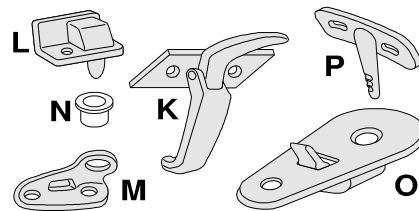

63-67 Conv Locks & Hardware

- **K** 63-67 Header Locks Chrome plated
  Repro LH 1408021 **117.00** RH 1408022 **117.00**
  OEM LH 1408035 **136.50** RH 1408036 **136.50**
- 63-67 Header Lock Mounting **4 Piece** Screw Kit
  Chrome plated. **Does 1 car.** 1408034 **8.95**
- **L** 63-67 LH Header Guide Pin 1408037 **10.50**
- 63-67 RH Header Guide Pin 1408038 **10.50**
- Guide Pin **4 Piece** Mounting Kit 1408033 **4.40**
- **M** 63-67 LH & RH Strikers Pair 1408039 **79.95**
- **M** 63-67 LH & RH Strikers Pair **Import** 1408024 **49.95**
- 63-67 Striker Mounting **Screws** 1408032 **3.00**
- **N** 63-67 Guide Pin Bushings Pair 1408031 **5.00**
- **O** 63-67 Deck Lid Lock **2 reqd.** **Select from...**
  Chrome Lock **Repro** USA 1408048 **92.00**
  Chrome Lock **Repro** **Import** 1408049 **74.75**
  Chrome Lock **NOS** GM 1408040 **149.00**
- 63-67 Lock Mounting **Gaskets** Pair 1408041 **3.75**
- 63-67 Deck Lid Lock **16 Piece** Mounting Kit
  Does 1 car. 1408045 **4.00**
- **P** 63-67 LH Rear Bow Pin 1408043 **21.95**
- 63-67 RH Rear Bow Pin 1408044 **21.95**
- 63-67 Rear Bow Pin **8 Piece** Mounting Kit
  4 screws & 4 star washers 1408046 **3.75**