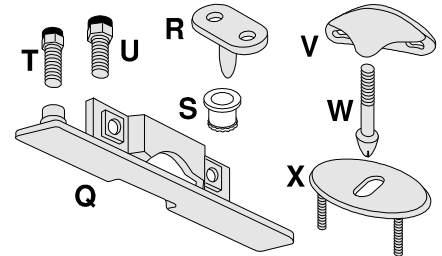

68-75 Conv Locks & Hardware

- **Q** 68-75 Convertible Top Header Locks - all are Repro
  LH Center RH
  Early 68 1408550 1408552 1408554 **53.75**
  Late 68-75 1408560 1408562 1408564 **53.75**
- Early 68 Conv Lock **3 Piece** Set of above 1408595 **161.25**
- L68-82 Conv Lock **3 Piece** Set of above 1408596 **161.25**
- **Q** 68-75 LH Header Lock only **NOS** 1408051 **96.40**
- 68-78 Header Lock **6 Piece** Mounting Kit
  Does 1 car. 1408053 **3.75**
- **R** Early 68-82 Header Guide Pins Pair 1408590 **39.50**
- **R** Late 68-82 Header Guide Pins Pair 1408055 **23.00**
- **S** 68-75 Header Guide Pin Bushing Pair
  Nylon pair mounts in header. 1408057 **6.50**
- Header Lock Adjustment **Bolts: * = have a Rubber Tip**
  68-69 Bolt with **Steel** Tip **3 reqd** * 1408070 **5.00**
- **T** 68-76 Bolt with **Small** Tip **3 reqd** * 1408066 **4.50**
- **U** 77-82 Bolt with **Large** Tip **3 reqd** * 1408058 **4.50**
- **V** Chrome Lock Bolt **Housing** on Rear Bow **2 reqd.**
  68 Housing **1/4-20"** thread **Repro** 1408588 **46.50**
  69-75 **5/16-18"** thread **Repro** 1408586 **24.95**
  69-75 discontinued GM **NOS** 1408062 **49.00**
- **W** Rear Bow Lock Pin Bolt mounts in housing. **2 reqd**
  Early 68 **1/4-20"** threads **USA** **Repro** 1408069 **19.95**
  Late 68-75 **3/8-16"** threads **Repro** 1408067 **9.50**
  Late 68-75 **3/8-16"** threads **NOS** 1408061 **24.50**
- **X** 68-75 Chrome Deck Lid Trim Bezel **2 reqd.**
  Mount in deck lid **Repro** **USA** 1408594 **29.95**
  Mount in deck lid **Repro** **China** 1408592 **25.00**
  Mount in deck lid **NOS** 1408063 **39.50**
- 68-75 Bezel **4 Piece** Mounting Kit 1408065 **1.95**
- 68-75 Bezel Mounting **Gaskets** Pair 1408064 **3.50**
- 68-75 Rear Deck Lock Assembly under the deck lid
  LH 1408059 **67.75** RH 1408060 **67.75**
- Convertible Top Hinge **Lower** Mounting Bracket on the Body
  68-70 LH 8806215 **29.50** RH 8806216 **29.50**
  71-75 LH 8806217 **29.50** RH 8806218 **29.50**

Top Frame Assembly, Cable

Include all the bows plus the hinged side rails riveted
together as OEM. **Special Order** and **UPS Oversize** = O/S

53-55 Top Frame Assembly	1407302	1820.00
56-60 Top Frame Assembly	1407304	2050.00
61-62 Top Frame Assembly	1407306	2050.00
63-67 Top Frame Assembly	1407308	1850.00
68-75 Top Frame Assembly	1407310	1669.00
68 Top Frame Cables	1407312	49.90
69-75 Top Frame Cables	1407314	39.95

Individual Top Bows

- 56-62 Front Header Bow 1407234 **585.00**
- 56-62 Bow # 1 behind header 1407227 **170.00**
- 56-62 Bow # 2 1407229 **170.00**
- 56-62 Bow # 3 1407231 **170.00**
- 56-62 Bow # 4 over rear window 1407204 **255.00**
- 56-60 Rear Bow on Deck Lid 1407205 **325.00**
- 61-62 Rear Bow on Deck Lid 1407206 **325.00**
- 63-67 Front Header Bow 1407215 **375.00**
- 63-67 Rear Bow on Deck Lid 1407221 **330.00**
- 68-75 Front Header Bow 1407225 **376.50**