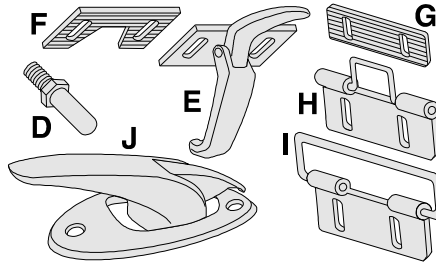

Convertible Top Tabs

56-52 Top Lift Tab Mounting
Snap Screws Pair
 Does 1 car. 1334743 **3.00**
 56-62 Top Tab to Deck Lid Mounting **8 Piece Kit**
 includes 4 chrome trim screws & 4 chrome trim
 washers. **Does 1 car.** 1334746 **2.00**

Convertible Top Parts

Protectors glues to gas tank cover; prevents rear window
 scratches when the top is down.

- 53-62 **Black Mohair** Protector 1334833 **37.75**
- 53-57 **Tan Mohair** Protector 1334834 **39.50**
- 53-62 **Black Velour** Protector 1334755 **34.50**

- 56-62 Rear Window **Hold-Up Straps** with Snaps Pair
 Black canvas, fit on each side of the rear window to
 hold the rear bow off the body. 1334758 **14.50**
- 56-75 **Black Top Straps** Pair 1334762 **30.00**
- 53-75 **Rear Bow End Clips** Pair 1334757 **6.00**
- 53-75 **Clip Mounting Protector** Pair 1334756 **2.00**

56-62 Conv Locks & Hardware

- D** 56-62 Header Guide Pin 1408020 **6.75**
- 56-62 Pin Toothed Washers Pair 1408004 **1.80**
- E** 56-62 Header Locks with Short Handle
 LH 1408011 **112.50** RH 1408012 **112.50**
- 56-62 Header Lock Mounting **4 Piece** Screw Kit
 Chrome screw with star washer. 1408034 **8.95**
- F** 56-62 Header Lock Adjustment Plates
 Chrome plated with adjustment grooves.
 LH & RH Header Lock Plate Pair 1408023 **39.95**