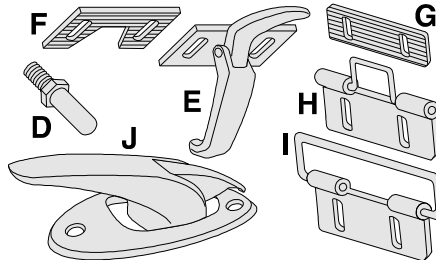

- **G** 56-60 Rear Bow Lock Adjustment Plates
  Chromed with grooves. **2 reqd.** 1408006 **0.00**
- Rear Bow Trapeze Locks:
  H 56-60 Trapeze Lock **2 reqd.** 1408025 **129.95**
- **I** 61-62 Trapeze Lock **2 reqd.** 1408026 **129.95**
- 56-62 Lock **8 Piece** Mounting Kit 1408007 **0.00**
- 56-57 Deck Lid Lock **2 reqd.** 1408027 **129.95**
- **J** 58-62 Deck Lid Lock **2 reqd.** 1408028 **146.25**
- 56-62 Lock Mounting Gasket Pair 1408019 **4.00**
- 56-57 Deck Lid Lock **12 Piece** Mtg Kit with 4 flat, 4 star
  washers & 4 nuts. **Does 1 car.** 1408005 **3.00**
- 58-62 Deck Lid Lock **16 Piece** Mounting Kit
  with 4 chrome screws, 4 flat washers, 4 star
  washers & 4 nuts. **Does 1 car.** 1408008 **4.80**