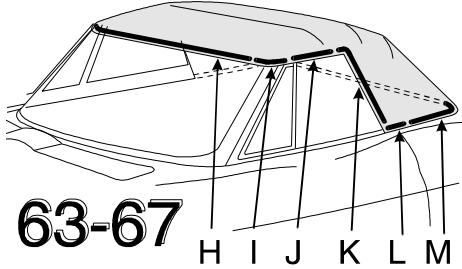

56-62 Convertible Top Weatherstrip

All of our 53-62 Weatherstrip is made in the U.S.A.

A 56-62 Header Weatherstrip	Authentic profile with all the mounting holes already pre-punched.			1406014	19.95
B 56-62 Header Weatherstrip End Wedges	Authentic LH RH Wedges			1406015	9.50
	Replacement LH+RH Wedges			1406011	17.50
C+D+E 56-62 Side Rail W/S 6 Piece Set	Authentic profile set with no-skid ribs on the back & pre-punched mounting holes. Set includes part number 1406017 to 1406022. These 6 pieces are also available separately.			1406023	64.00
C 56-62 Front Side Rail Weatherstrip	LH Front Side Rail Weatherstrip			1406017	20.00
	RH Front Side Rail Weatherstrip			1406018	20.00
D 56-62 Center Side Rail Weatherstrip	LH Center Side Rail Weatherstrip			1406019	23.00
	RH Center Side Rail Weatherstrip			1406020	23.00
E 56-62 Rear Side Rail Weatherstrip	LH Rear Side Rail Weatherstrip			1406021	21.00
	RH Rear Side Rail Weatherstrip			1406022	21.00
F Lower Filler Weatherstrip	Molded rubber with steel inserts for attachment.				
	56-60 LH Lower Filler Weatherstrip			1406024	24.50
	56-60 RH Lower Filler Weatherstrip			1406025	24.50
	61-62 LH Lower Filler Weatherstrip			1406026	24.50
	61-62 RH Lower Filler Weatherstrip			1406027	24.50
G Rear Bow Weatherstrips	53-57 Black Mohair Rear Bow			1406031	41.50
	54-57 Tan Mohair Rear Bow			1406028	41.50
	56-60 Rubber Rear Bow authentic extruded rubber with captive air cells like factory			1406029	18.00
	61-62 Rubber Rear Bow authentic extruded rubber with captive air cells like factory			1406030	14.95
	61-62 Bow Weatherstrip Hold In Cord			1406038	5.00