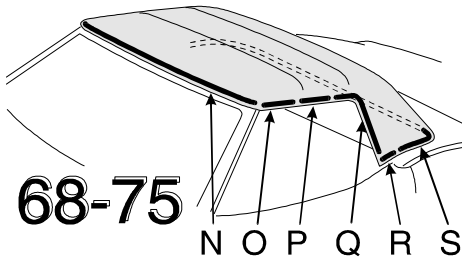

Convertible Top Weatherstrip Sets

Complete Weatherstrip Sets Include...

56-E57	12 Pieces with Tan Mohair Rear Bow	ABCDEFG	1405003	167.00
L57-58	12 Pieces with Black Mohair Rear Bow	ABCDEFG	1405004	167.00
56-60	12 Pieces with Rubber Rear Bow	ABCDEFG	1405005	129.75
61-62	12 Pieces	ABCDEFG	1405010	129.75
63-67	10 Pieces	HJKLM	1405015	185.00
68-75	10 Pieces	NOPQRS	1405020	166.00

56-62 Convertible Top Weatherstrip

All of our 53-62 Weatherstrip is made in the U.S.A.

A 56-62 Header Weatherstrip	Authentic profile with all the mounting holes already pre-punched.			1406014	19.95
B 56-62 Header Weatherstrip End Wedges	Authentic LH RH Wedges			1406015	9.50
	Replacement LH+RH Wedges			1406011	17.50
C+D+E 56-62 Side Rail W/S 6 Piece Set	Authentic profile set with no-skid ribs on the back & pre-punched mounting holes. Set includes part number 1406017 to 1406022. These 6 pieces are also available separately.			1406023	64.00
C 56-62 Front Side Rail Weatherstrip	LH Front Side Rail Weatherstrip			1406017	20.00
	RH Front Side Rail Weatherstrip			1406018	20.00
D 56-62 Center Side Rail Weatherstrip	LH Center Side Rail Weatherstrip			1406019	23.00
	RH Center Side Rail Weatherstrip			1406020	23.00
E 56-62 Rear Side Rail Weatherstrip	LH Rear Side Rail Weatherstrip			1406021	21.00
	RH Rear Side Rail Weatherstrip			1406022	21.00
F Lower Filler Weatherstrip	Molded rubber with steel inserts for attachment.				
	56-60 LH Lower Filler Weatherstrip			1406024	24.50
	56-60 RH Lower Filler Weatherstrip			1406025	24.50
	61-62 LH Lower Filler Weatherstrip			1406026	24.50
	61-62 RH Lower Filler Weatherstrip			1406027	24.50
G Rear Bow Weatherstrips	53-57 Black Mohair Rear Bow			1406031	41.50
	54-57 Tan Mohair Rear Bow			1406028	41.50
	56-60 Rubber Rear Bow authentic extruded rubber with captive air cells like factory			1406029	18.00
	61-62 Rubber Rear Bow authentic extruded rubber with captive air cells like factory			1406030	14.95
	61-62 Bow Weatherstrip Hold In Cord			1406038	5.00