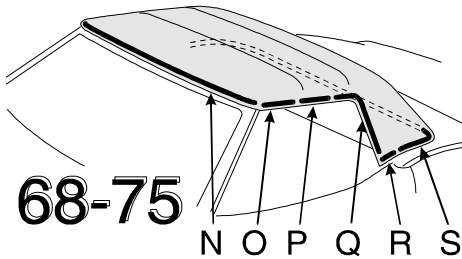

A 56-62 Header Weatherstrip	Authentic profile with all the mounting holes already pre-punched.			1406014	19.95
B 56-62 Header Weatherstrip End Wedges	Authentic LH RH Wedges			1406015	9.50
	Replacement LH+RH Wedges			1406011	17.50
C+D+E 56-62 Side Rail W/S 6 Piece Set	Authentic profile set with no-skid ribs on the back & pre-punched mounting holes. Set includes part number 1406017 to 1406022. These 6 pieces are also available separately.			1406023	64.00
C 56-62 Front Side Rail Weatherstrip	LH Front Side Rail Weatherstrip			1406017	20.00
	RH Front Side Rail Weatherstrip			1406018	20.00
D 56-62 Center Side Rail Weatherstrip	LH Center Side Rail Weatherstrip			1406019	23.00
	RH Center Side Rail Weatherstrip			1406020	23.00
E 56-62 Rear Side Rail Weatherstrip	LH Rear Side Rail Weatherstrip			1406021	21.00
	RH Rear Side Rail Weatherstrip			1406022	21.00
F Lower Filler Weatherstrip	Molded rubber with steel inserts for attachment.				
	56-60 LH Lower Filler Weatherstrip			1406024	24.50
	56-60 RH Lower Filler Weatherstrip			1406025	24.50
	61-62 LH Lower Filler Weatherstrip			1406026	24.50
	61-62 RH Lower Filler Weatherstrip			1406027	24.50
G Rear Bow Weatherstrips	53-57 Black Mohair Rear Bow			1406031	41.50
	54-57 Tan Mohair Rear Bow			1406028	41.50
	56-60 Rubber Rear Bow authentic extruded rubber with captive air cells like factory			1406029	18.00
	61-62 Rubber Rear Bow authentic extruded rubber with captive air cells like factory			1406030	14.95
	61-62 Bow Weatherstrip Hold In Cord			1406038	5.00

Weatherstrip Hardware

56-62 Side Rail Retainers and Mounting Kits	56-62 Side Rail 6 Piece Steel Retainer Set holds the side rail weatherstrips to the frame.		1406034	24.50
	Replacement Retainer Set		1406012	21.00
	56-62 Side Rail Retainer Mounting Hardware Sets			
	NOS "T"-Nut 20 reqd		1406036	2.50
	20 Piece Machine Screw Set		1406037	6.00
63-67 Conv Top 54 Piece Mount Kit	Includes all the screws, star washers, flat washers & nuts to mounts all 10 pieces.		1406066	12.50
68-75 Conv Top 46 Piece Mount Kit	Mounts all 10 pieces and includes 14 of the special rectangular washers. (WOW Zip offers 16 machine screws with 16 machine screw nuts – and only 12.50 a kit and that's a real value - but where are the 14 special rectangular flats washers. HmMMM.)		1406070	19.95

63-67 Convertible Top Weatherstrip

All of our 63-67 Weatherstrip is made in the USA

H Header Inner Weatherstrip	Authentic extruded Black sponge rubber with molded in Push in fasteners.		1406040	15.00
I 63-67 Front Side Rail and Header Extension Weatherstrip	Complete with molded in steel insert & mounting studs. Save a lot, GM list is $ 92. each. Our repro is the only authentic one made & covered just like the General's.		LH 1406041 46.50	RH 1406042 46.50
J 63-67 Center Side Rail Weatherstrip	With molded in steel insert & mounting studs. LH or RH side are the same. 2 reqd.		1406043	24.50
K 63-67 Rear Vertical Weatherstrip	With molded in steel & threaded studs.			
	LH Rear Vertical Weatherstrip		1406048	27.50
	RH Rear Vertical Weatherstrip		1406049	27.50
L 63-67 Rear Bow End Filler Weatherstrip	With molded in steel insert. GM list $ 30 each.			
	LH Rear Bow Filler Weatherstrip		1406045	19.50
	RH Rear Bow Filler Weatherstrip		1406046	19.50
M 63-67 Rear Bow Weatherstrip	Authentic profile with air cells.		1406047	17.95
	63-67 Bow Weatherstrip Hold In Cord		1406039	5.50

68-75 Convertible Top Weatherstrip

All of our 68-75 Weatherstrip is made in the USA

N 68-75 Header Weatherstrip	Complete Weatherstrip with molded in fasteners & molded ends. GM list $ 94.		1406050	53.50	
<i>Cheaper Weatherstrip lack our Steel Inserts</i>					
O 68-75 Front Side Rail Weatherstrip	LH Front Side Rail Weatherstrip			1406051	22.00
	RH Front Side Rail Weatherstrip			1406052	22.00
P 68-75 Center Side Rail Weatherstrip	LH Center Side Rail Weatherstrip			1406053	22.00
	RH Center Side Rail Weatherstrip			1406054	22.00
Q 68-75 Rear Side Rail Weatherstrip	LH Rear Side Rail Weatherstrip			1406055	26.50
	RH Rear Side Rail Weatherstrip			1406056	26.50
R 68-75 Rear Bow Filler Weatherstrip	With steel insert. Compare-em, the list price on these is over $ 65.00 each.				
	LH Rear Bow Filler Weatherstrip		1406057	24.00	
	RH Rear Bow Filler Weatherstrip		1406058	24.00	
S 68-75 Rear Bow Weatherstrip	Authentic solid design.		1406059	21.00	
	68-75 Bow Weatherstrip Hold In Cord		1406039	5.50	

Convertible Tops

Compare these Features...