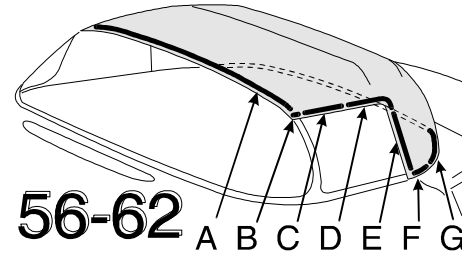

Convertible Top Weatherstrip Sets

Complete Weatherstrip Sets Include...

56-E57	12 Pieces with Tan Mohair Rear Bow	ABCDEFG	1405003	167.00
L57-58	12 Pieces with Black Mohair Rear Bow	ABCDEFG	1405004	167.00
56-60	12 Pieces with Rubber Rear Bow	ABCDEFG	1405005	129.75
61-62	12 Pieces	ABCDEFG	1405010	129.75
63-67	10 Pieces	HJKLM	1405015	185.00
68-75	10 Pieces	NOPQRS	1405020	166.00

56-62 Convertible Top Weatherstrip

All of our 53-62 Weatherstrip is made in the U.S.A.

A 56-62 Header Weatherstrip	Authentic profile with all the mounting holes already pre-punched.			1406014	19.95
B 56-62 Header Weatherstrip End Wedges	Authentic LH RH Wedges			1406015	9.50
	Replacement LH+RH Wedges			1406011	17.50
C+D+E 56-62 Side Rail W/S 6 Piece Set	Authentic profile set with no-skid ribs on the back & pre-punched mounting holes. Set includes part number 1406017 to 1406022. These 6 pieces are also available separately.			1406023	64.00
C 56-62 Front Side Rail Weatherstrip	LH Front Side Rail Weatherstrip			1406017	20.00
	RH Front Side Rail Weatherstrip			1406018	20.00
D 56-62 Center Side Rail Weatherstrip	LH Center Side Rail Weatherstrip			1406019	23.00
	RH Center Side Rail Weatherstrip			1406020	23.00
E 56-62 Rear Side Rail Weatherstrip	LH Rear Side Rail Weatherstrip			1406021	21.00
	RH Rear Side Rail Weatherstrip			1406022	21.00
F Lower Filler Weatherstrip	Molded rubber with steel inserts for attachment.				
	56-60 LH Lower Filler Weatherstrip			1406024	24.50
	56-60 RH Lower Filler Weatherstrip			1406025	24.50
	61-62 LH Lower Filler Weatherstrip			1406026	24.50
	61-62 RH Lower Filler Weatherstrip			1406027	24.50
G Rear Bow Weatherstrips	53-57 Black Mohair Rear Bow			1406031	41.50
	54-57 Tan Mohair Rear Bow			1406028	41.50
	56-60 Rubber Rear Bow authentic extruded rubber with captive air cells like factory			1406029	18.00
	61-62 Rubber Rear Bow authentic extruded rubber with captive air cells like factory			1406030	14.95
	61-62 Bow Weatherstrip Hold In Cord			1406038	5.00