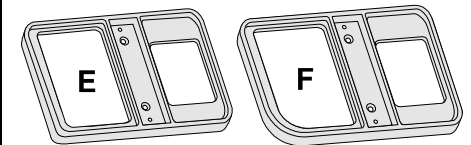

Shifter Console

E 56-62 3 Sp or Auto or 57-58 4 Sp Chrome Console		
<i>Repro</i> 4017206	30.00	NOS 4017106 37.50
F 59-62 4 Speed Chrome Console		
<i>Repro</i> 4017207	31.50	NOS 4017107 39.50
56-62 Console Mounting Screw Set includes 2 screws and 2 J-nuts	4017103	4.00
58-62 Upper Molding <i>Repro</i>	4017110	45.50
58-62 Lower Molding <i>Repro</i>	4017116	41.25
58-62 Lower Molding 5 Piece Screw Set	4017112	2.25