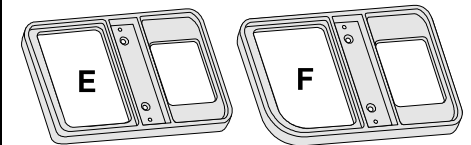

Shifter Console

- **E 56-62 3 Sp or Auto or 57-58 4 Sp Chrome Console**
  Repro 4017206 **30.00** NOS 4017106 **37.50**
- **F 59-62 4 Speed Chrome Console**
  Repro 4017207 **31.50** NOS 4017107 **39.50**
- 56-62 Console Mounting **Screw Set** includes 2 screws and 2 J-nuts 4017103 **4.00**
- 58-62 Upper Molding **Repro** 4017110 **45.50**
- 58-62 Lower Molding **Repro** 4017116 **41.25**
- 58-62 Lower Molding **5 Piece** Screw Set 4017112 **2.25**