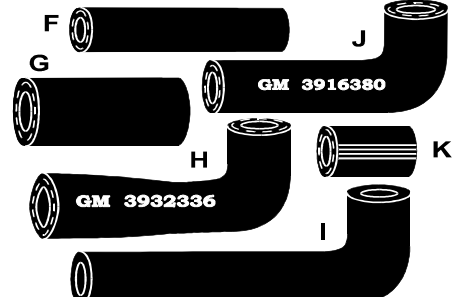

Crankcase Vent Hoses

Authentic design hoses connect the Air Cleaner to the Valve Cover with logos and part numbers on some.

| | | |
|--|---------|-------|
| F 63 Crankcase Vent Hose connects the Crankcase Vent Tube to the PCV valve or the base of the air cleaner to the oil filler tube. | 3602143 | 5.00 |
| G 64-67 Crankcase Vent Hose except 3x2 | 1762215 | 5.00 |
| H 68-72 327 or 350 Crankcase Vent Hose Authentic 90 degree Molded hose with different sized ends. | 1745305 | 15.50 |
| 67 Tripower Crankcase Vent Hose Molded 90 degree hose. | 1762420 | 17.50 |
| 67-72 Crankcase Vent Hose Clamp 2 reqd authentic Wittek Tower design | 4166946 | 6.95 |
| I 68-69 Tripower Crankcase Vent Hose Molded 90 degree hose. | 1762307 | 15.00 |
| J 68-72 427 454 except 3x2 Crankcase Vent Hose Molded 90 degree hose. | 1745308 | 12.75 |
| K 73-82 350 Crankcase Vent Hose Authentic, even has ribs. | 1762337 | 4.00 |