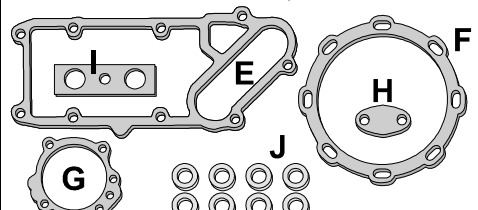

57-65 Main Control Diaphragm NOS	7014193	75.00
57-65 Control Diaphragm Grommet NOS	7017344	35.00
57-65 Fuel Enrichment Diaphragm NOS	7017303	75.00
57-65 Enrich Diaphragm Return Spring NOS	7014512	20.00
57-65 Nozzle Holder Block NOS 4 reqd	7017244	75.00
63-65 "W" Fuel Nozzle NOS 8 reqd	7017323	100.00
63-65 "X" Fuel Nozzle Used 8 reqd	7017324	50.00
58-65 Fuel External Vent Screen NOS	7017041	25.00
58-65 Fuel Meter Brass Float NOS	7014914	125.00
58-65 Fuel Meter Needle & Seat NOS	7014691	35.00
57-61 Fuel Inlet Cup Screw NOS	7010434	5.00
58-65 Spill Valve NOS	7017218	150.00
59-62 Spill Valve Spring NOS	7017073	25.00
57-65 Spill Valve Sleeve O Ring NOS	7014889	0.00
57-65 Spill Valve Cover NOS	7017279	40.00
57-65 Spill Valve Cover O Ring NOS	7014546	5.00
57-65 Spill Valve Cover Screen NOS	7017085	25.00
57-65 Cranking Signal Valve NOS exch	7017090	150.00

Air Meter & Choke

K 57-65 Air Meter Mount Gasket repro	7001111	4.00
57-65 Air Meter Mount Gasket NOS	7014016	15.00
L 57-62 Rubber Pizometer Gasket repro	7001112	5.00
57-62 Rubber Pizometer Gasket NOS	7014053	15.00
M 63-65 Fiber Pizometer Gasket repro	7001113	4.00
63-65 Fiber Pizometer Gasket NOS	7017263	15.00

N 57-65 Air Cleaner to Adapter Mount Gasket	7001114	4.00
O 57-65 Choke Housing 4 Piece Set repro	7001115	4.00
P 63-65 Choke Housing Gasket repro	7001116	3.00
63-65 Choke Housing Gasket NOS	7002760	8.00
63-65 Accel Rod AM to Bellcrank NOS	7001668	70.00