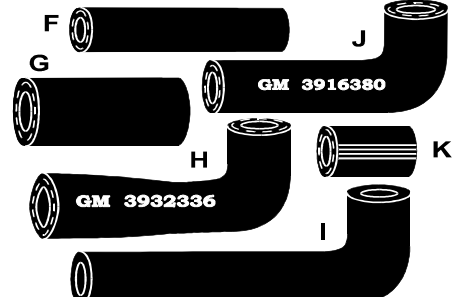

Crankcase Vent Pipes

56-Early 58 Crankcase Vent Pipe	1762402	92.50
Late 58-62 Crankcase Vent Pipe	1762404	92.50
58-62 Crankcase Vent Pipe Mount Kit	1762220	4.00
58-62 Lower Vent Pipe Mount Clamp	1762406	12.50
61-62 RPO 242 Vent Pipe replated original not a repro; fits any 55-60 Vette prevents oil blown on body	1745197	75.00
63 Crankcase Vent Pipe + Early 64 FI Replacement for above Pipe	1762408	18.25
63 Crankcase Vent Pipe Grommet	1745198	17.50
64-65 250 300 HP C/Case Vent Pipe	1762410	55.50
64-65 250 300 HP Vent Pipe Mount Kit	1762217	9.00
64-67 350 365 HP C/Case Vent Pipe	1762412	55.50
64-67 350 365 HP Vent Pipe Mount Kit	1762219	5.50
65 396 Crankcase Vent Pipe	1762416	29.25
63 396 Crankcase Vent Pipe Grommet	1745230	19.50
63 396 Vent Pipe Brass Carb Fitting	1745232	6.00
66-67 300 HP C/Case Vent Pipe	1762414	55.50
66-67 300 HP Vent Pipe Mount Kit	1762219	5.50
A 65-72 396 427 454 Crankcase Vent Pipe except 67 3x2	1762247	16.50
B 68-72 327 350 Vent Pipe NOS	1762245	10.00
B 68-72 327 350 Vent Pipe repro	1762418	10.00
C 73-74 350 C/Case Vent Pipe	1762422	18.50
C 73-74 454 C/Case Vent Pipe	1762249	20.00
D 76-81 350 C/Case Vent Pipe	1762252	10.95

Crankcase Vent Hoses

Authentic design hoses connect the Air Cleaner to the Valve Cover with logos and part numbers on some.

F 63 Crankcase Vent Hose connects the Crankcase Vent Tube to the PCV valve or the base of the air cleaner to the oil filler tube.	3602143	5.00
G 64-67 Crankcase Vent Hose except 3x2	1762215	5.00
H 68-72 327 or 350 Crankcase Vent Hose Authentic 90 degree Molded hose with different sized ends.	1745305	15.50
67 Tripower Crankcase Vent Hose Molded 90 degree hose.	1762420	17.50
67-72 Crankcase Vent Hose Clamp 2 reqd authentic Wittek Tower design	4166946	6.95
I 68-69 Tripower Crankcase Vent Hose Molded 90 degree hose.	1762307	15.00
J 68-72 427 454 except 3x2 Crankcase Vent Hose Molded 90 degree hose.	1745308	12.75
K 73-82 350 Crankcase Vent Hose Authentic, even has ribs.	1762337	4.00