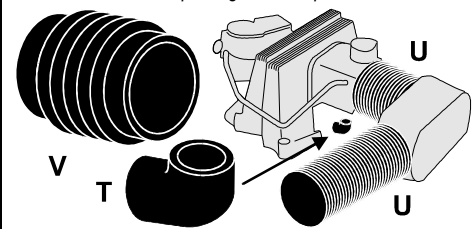

V 63-Early 64 F.I. Air Cleaner Hose repro	7002120	0.00
Late 64- 64 F.I. Air Cleaner Hose NOS	7001667	125.00
63-65 F.I. Air Cleaner Foam Air Filter NOS has A163C molded in surface	3402158	75.00
Repro Foam Air Filter	3402225	26.00