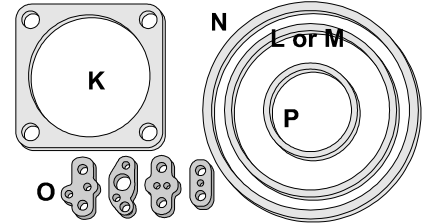

57-65 Choke Housing Gasket 3 pieces NOS	7014048	15.00
62 Choke Housing Gasket NOS	7007502	12.00
64-65 Choke Shaft Seal Spring NOS	7017388	20.00
57-65 Choke Tube Packing NOS	7002883	8.00
63-65 Fast Idle Compensator Gasket NOS	7013341	10.00
63-65 Idle Comp Mount Screw 2 reqd NOS	7007627	5.00
57-65 Fast Idle Stop Screw NOS	7003561	22.00
57-65 Fast Idle Screw Spring NOS	7003176	22.00
63-65 Fast Idle Cam Link Rod NOS	7017276	25.00
57-65 Idle Adjusting Screw NOS	7001669	25.00
63-64 Idle Vacuum Control Pipe Seal NOS	7017291	20.00