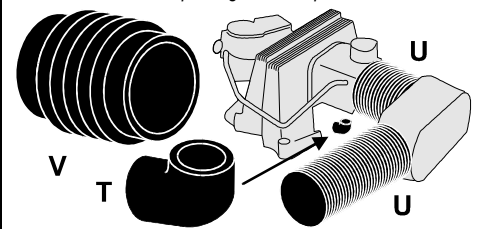

V 63-Early 64 F.I. Air Cleaner Hose repro	7002120	0.00
Late 64- 64 F.I. Air Cleaner Hose NOS	7001667	125.00
63-65 F.I. Air Cleaner Foam Air Filter NOS has A163C molded in surface	3402158	75.00
Repro Foam Air Filter	3402225	26.00