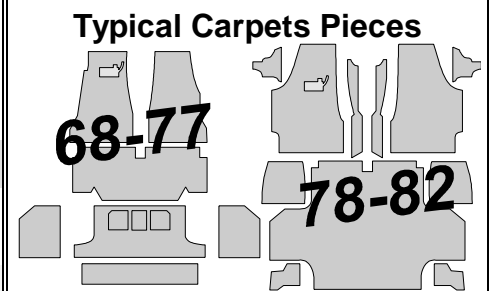

WARNING Due to the slight variation in dye lots, carpet wear and the fading on existing carpets, we cannot guarantee an exact color match when purchasing *Front only* or *Rear only* carpets. Full carpet sets are fully returnable, however *Front only* or *Rear only* Carpets are Not Returnable without a $25 restocking fee..

78-82 "Cut Pile " Molded Carpets

Standard equipment on all 76-82 Models. Cut Pile carpet looks fuzzy.

Sets include kick panels, rear compartment covers, seat back covers, console side strips, & speaker covers. (Jute is not used on 82.) See Warning at bottom regarding partial carpet sets.

	Front & Rear Set	Front Only	Rear Only
	320.00	199.95	199.95
78-81 Black	9876713	9876730	9876747
78-81 Red	9876714	9876731	9876764
78-80 Doeskin	9876717	9876734	9876765
78-81 Dark Blue	9876716	9876733	9876766
78 Oyster	9876715	9876732	9876767
78 Pace Silver	9876718	9876735	9876768
78 Dark Brown	9876719	9876736	9876769
78 Saffron	9876720	9876737	9876770
79 Green	9876721	9876738	9876771
79-80 Oyster	9876748	9876752	9876756
80 Claret	9876749	9876753	9876757
81 Cinnabar	9876723	9876740	9876772
81 Silver	9876750	9876754	9876758
81-82 Camel	9876726	9876743	9876760
82 Red	9876728	9876745	9876762
82 Charcoal	9876727	9876744	9876761
82 Gray	9876724	9876741	9876773
82 Dark Blue	9876722	9876739	9876774
82 Silver Green	9876751	9876755	9876759
82 Collector	9876729	9876746	9876763

Interior Packages see pg 17-19

Seat Frames with Cushions

Seat Frame and Cushion 4 Piece Set Authentic frame with 4 Cushion Spring assemblies, that are complete with molded foam and vinyl covers. Transfer your seat adjuster tracks. *Specify Color.*

56-57 Frame & Cushion 4 Piece Set	9898304	2522.00
58 Frame & Cushion 4 Piece Set	9898306	2580.00
59 Frame & Cushion 4 Piece Set	9898308	2349.00
60 Frame & Cushion 4 Piece Set	9898310	2349.00
61 Frame & Cushion 4 Piece Set	9898312	2415.00
62 Frame & Cushion 4 Piece Set	9898314	2415.00

Seat Cover DVD

Video's are NOT Returnable.
Seat Cover Installation Video Do it yourself and get tips and techniques from Two of the most experienced professional Corvette seat cover installers alive. Save $275 or more on the cost of professional labor or risk shipping or improper work at inexperienced shops.

56-62 Seat Cover Installation Video	9898322	72.50
63-64 Seat Cover Installation Video	9898324	49.95
65-67 Seat Cover Installation Video	9898326	69.95