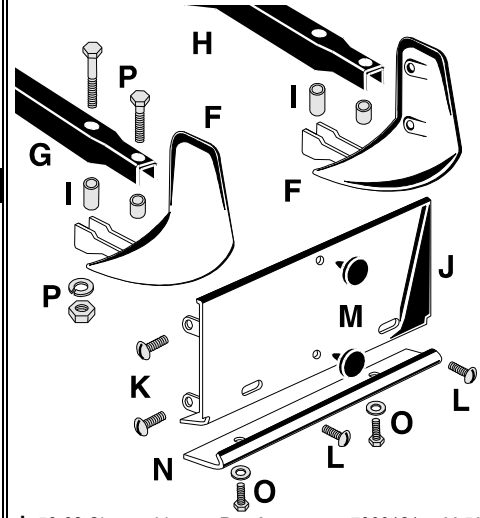

J 58-62 Chrome License Bracket	7800121	44.50	
K 58-62 License Bracket to Bumperette Mounting 12 Piece Kit includes 4 Bolts, 4 Nuts & 4 Star Washers. Does 1 car.	7800118	3.50	
L 58-62 Front License Plate 6 Piece Mount Kit Does 1 car with 2 Screws, 2 Flat Washers & 2 Nuts	7800117	2.50	
M 58-62 License Rubber Bumper Pair	7800145	3.95	
N 58-62 Chrome License Bar	7800120	23.50	
O 58-62 License Bar to Bracket 8 Piece Mounting Kit with 2 Bolts, 2 Lock Washers, 2 Flat Washers & 2 Nuts. Does 1 car.	7800119	3.25	
P Included with 58-62 Front Bumper Mounting Kit