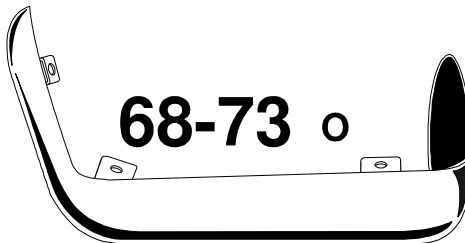

Frame Extension Brackets mounts to the front frame horns to permit attachment of the removable cross member & outer bumper brackets.

68 LH Extension GM# 3915765	7836174	184.00
68 RH Extension GM# 3915766	7836175	184.00
69-72 LH Extension GM# 3958797	7836176	209.95
69-72 RH Extension GM# 3958798	7836177	209.95

Front Outer Bumper Brackets mounts to the frame cross member extension brackets.

68 LH Outer GM# 3914257	7836141	209.95
68 RH Outer GM# 3914258	7836142	0.00
69 LH Outer GM# 3958795	7836143	0.00
69 RH Outer GM# 3958796	7836144	88.50
70-72 LH Outer GM# 3964157 NOS	7836145	49.50
70-72 RH Outer GM# 3964158	7836146	69.50
73-74 LH Outer GM# 327663	7836152	69.50
73-74 RH Outer GM# 327664	7836153	69.50
75-79 LH Outer GM# 368331	7836156	69.50
75-79 RH Outer GM# 368332	7836157	69.50

Outer Extension mount between the above outer bumper brackets & outer ends of the bumper.

68-69 LH Extension GM# 3922077	7836147	24.50
68-69 RH Extension GM# 3922078	7836148	24.50
70-72 Outer Extension 2 reqd	7836149	24.50

68-72 Outer Shim 8 Piece Set mount between the above outer bumper brackets extension & outer ends of the bumper. 7836122 4.80

68-72 Bumperette Lower Mounting Brackets mount between the removable front cross member & the front vertical bumperettes.

LH NOS 7836150	20.00	RH 7836151	17.50

68-73 Rear Bumpers

China Rear Bumpers from New Tools. One piece with NO seam and triple Chrome plated.

68-73 LH+RH Rear Bumper Pair **China** 7831255 499.00

These Rear Bumpers re-run in the original GM tools:

68-73 LH Rear Bumper USA	7831155	389.00
68-73 RH Rear Bumper USA	7831156	389.00
68-73 LH+RH Rear Bumper Pair USA	7831256	755.00

68-73 Rear Bumper Brackets

68-73 Inboard Bumper Brackets			
LH Outer to Bumper "Z" shaped	7836162	18.50	
RH Outer to Bumper "Z" shaped	7836163	18.50	
LH Inner to Frame "Z" shaped	7836158	18.45	
RH Inner to Frame "Z" shaped	7836159	18.45	

68-73 Rear Bumper Mounting Short Inner Bar mounts the lower bars inner ends of rear bumper to the frame. 2 reqd.

Inner Bar Repro USA	7836165	13.75	
Inner Bar discontinued GM NOS	7836164	20.00	
68-73 Outboard Bumper Brackets			
LH Rear Outer "L" shaped	7836160	23.95	
RH Rear Outer "L" shaped	7836161	23.95	
72-73 Outboard Bumper Brace Rods			
LH 7836172	59.50	RH 7836173	59.50

73-82 Flexible Bumpers

Fiberglass Bumpers see page 198. All are UPS O/S

73-74 Front Repro Flexiglass	7831166	309.00
73-74 Front NOS Urethane	7831165	839.00
75-79 Front Repro Flexiglass	7831167	309.00
75-79 Front NOS Urethane	7831168	699.00
80-82 Front Flexiglass Truck ship	7831170	349.00
80-82 Front Repro Urethane	7831267	475.00
74 Rear with Vertical Indented Seam for a 2 piece appearance Repro Flexiglass	7831172	329.00
75 Rear Repro Flexiglass	7831173	329.00
Early 76 Rear Repro Flexiglass	7831174	329.00
Late 76-79 Rear Repro Flexiglass	7831175	329.00
Late 76-79 Rear Repro Urethane	7831266	475.00
80-82 Rear Repro Flexiglass	7831176	329.00
80-82 Rear Repro Urethane	7831268	475.00

License Plate & Frame

63-75 Stainless Steel License Frame Not the "Tissue Thin" foreign part. Quality stainless, however not the highest grade of stainless that is not Magnetic. 2 reqd. NOS 7800148 55.00
Stainless Frame Repro 7800637 25.95