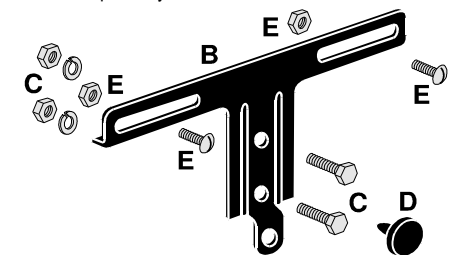

B 56-60 Rear License Bracket	7801109	16.45
C 56-60 Rear License Bracket 6 Piece Mounting Kit With 2 Bolts, 2 Lock Washers & 2 Nuts. Does 1 car.	7801110	2.95
D 56-60 Rear License Bumper	7801112	2.50
E 56-60 Rear License Plate Mounting 4 Piece Kit with 2 Screws & 2 Nuts. Does 1 car.	7801113	2.50

58-62 Front License

F 58-62 Front License Bumperettes			
LH & RH Chrome plated. Pair	7800125	148.00	
G+H Repro Support Brackets Select from...			
58-60 L+R Support Brackets Pair	7800631	87.50	
61-62 L+R Support Brackets Pair	7800632	87.50	
H 58-60 RH only Support Bracket NOS	7800124	85.00	
I 58-62 Bumperette Bolt Spacer 4 Piece Set			
These 2 short & 2 long spacers to mount the brackets to the bumperettes. Does 1 car.	7800116	7.50