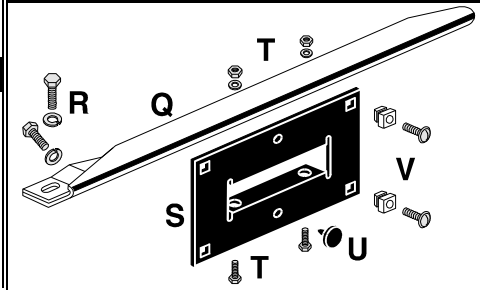

63-67 Front License

Q 63-67 Chrome License Bar	7800130	44.00	
R 63-67 License Bar to Bumper 12 Piece Mounting Kit with 4 Grade 5 bolts, 4 lock washers & 4 flat washers. Does 1 car.	7800129	3.00	
S 63-67 License Plate Brackets stamped steel painted black			
63-65 with small 3/8" square mtg holes	7800142	19.50	
65-67 with small 1/2" square mtg holes	7800143	18.50	
65-67 above NOS with GM part tag	7800131	37.25	
T 63-67 License Bracket to Bar 6 Piece Mounting Kit with 2 bolts, 2 lock washers & 2 flat washers. Does 1 car.	7800127	2.25	
U 63-67 Front License Bumper Molded rubber. Pair	7800145	3.95	
V 63-67 License Plate 8 Piece Mounting Kits with 4 Screws & 4 Plastic Push-In Nuts. Does 1 car.			
63-65 Plate Mount Kit - round nut	7800139	2.95	
65-67 Plate Mounting Kit - square nut	7800140	2.95