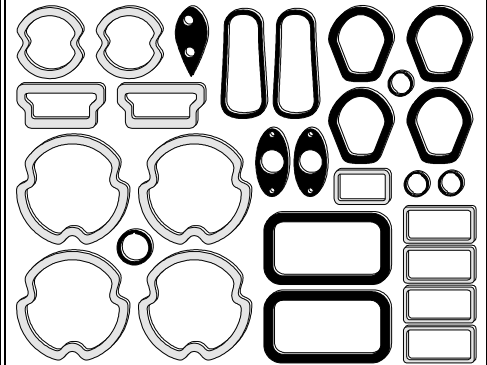

Plus 8 Parts Missing from Other Kits...
Tail Lamp To Body & Head Lamp Pivot Felts.

65-66 Body Seal 27 Piece Kit

Includes seals for mirror, washer nozzles, door lock cylinders, license lens, parking lamp lens, deck lid locks, antenna, door handles, tail lamp lens ...

Plus 8 Parts Missing from Other Kits...
Tail Lamp To Body & Head Lamp Pivot Felts.

67 Body Seal 29 Piece Kit

Includes seals for mirror, washer nozzles, door lock cylinders, license lens, parking lamp lens, deck lid locks, antenna, door handles, tail lamp lens & back up lamp lens ...

Plus 8 Parts Missing from Other Kits...
Tail Lamp To Body & Head Lamp Pivot Felts.

Save Time When Repainting These Kits
Includes the common seals usually replaced!
Save Water Damage Repairs protects expensive lamps, locks, door mechanisms!