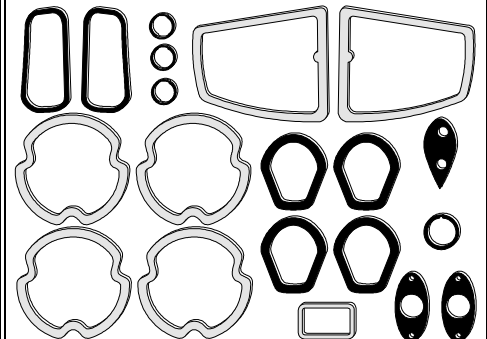

70-72 Body Seal 20 Piece Kit

Includes seals for mirror, license lens, parking lamp lens, door lock cylinders, antenna, deck lid locks, door handles, tail lamp lens & body.