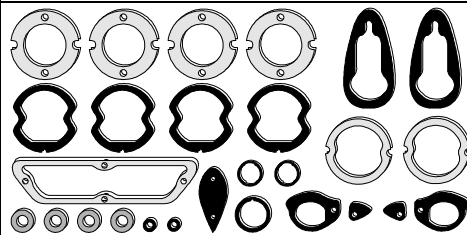

? *Plus 5 Parts Missing from Other Kits...*
Deck Lid Locks, License Lens & Antenna Body.

58-60 Body Seal 37 Piece Kit

Includes seals for mirror, windshield frame end seals, windshield washer nozzles & spacers, parking lamp lens & body, door & trunk lock cylinders, door handles, courtesy lamp door switches, tail lamp inner & outer lens & tail lamp body, front & rear round emblems ...

Plus 5 Parts Missing from Other Kits...
Deck Lid Locks, License Lens & Antenna Body.

Beware part number with a Z those are Zips repros made of repro's

61-62 Body Seal 37 Piece Kit

Includes seals for mirror, windshield frame end seals, windshield washer nozzles & spacers, license lens, parking lamp lens & body, door & trunk lock cylinders, door handles, courtesy lamp door switches, tail lamp lens & tail lamp to body & rear round emblem ...

Plus 3 Parts Missing from Other Kits... Deck Lid Locks & Antenna.

63-64 Body Seal 27 Piece Kit

Includes seals for mirror, washer nozzles, door lock cylinders, license lens, parking lamp lens, deck lid locks, antenna, door handles, tail lamp lens ...

Plus 8 Parts Missing from Other Kits...
Tail Lamp To Body & Head Lamp Pivot Felts.

65-66 Body Seal 27 Piece Kit

Includes seals for mirror, washer nozzles, door lock cylinders, license lens, parking lamp lens, deck lid locks, antenna, door handles, tail lamp lens ...