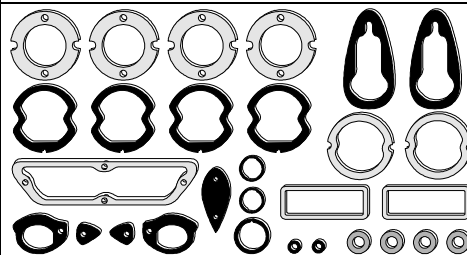

67 Body Seal 29 Piece Kit

Includes seals for mirror, washer nozzles, door lock cylinders, license lens, parking lamp lens, deck lid locks, antenna, door handles, tail lamp lens & back up lamp lens ...

Plus 8 Parts Missing from Other Kits...
Tail Lamp To Body & Head Lamp Pivot Felts.

Save Time When Repainting These Kits
Includes the common seals usually replaced!
Save Water Damage Repairs protects expensive lamps, locks, door mechanisms!