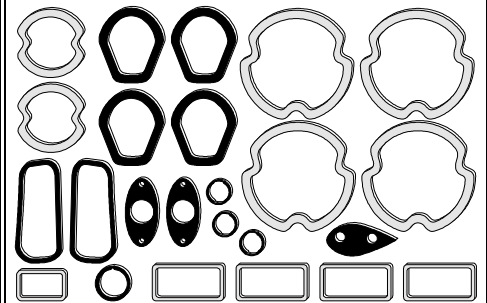

69 Body Seal 24 Piece Kit

Includes seals for mirror, license lens, parking lamp lens, door lock cylinders, antenna, deck lid locks, door handles, tail lamp lens & body & side marker lamps.