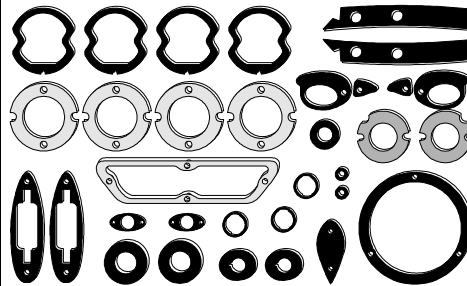

56-57 Body Seal 35 Piece Kit

Includes seals for mirror, windshield frame end seals, windshield washer nozzles & spacers, parking lamp lens & body, door & trunk lock cylinders, door handles, courtesy lamp door switches, tail lamp lens & tail lamp body & head lamp to body...

? *Plus 5 Parts Missing from Other Kits...*
Deck Lid Locks, License Lens & Antenna Body.

58-60 Body Seal 37 Piece Kit

Includes seals for mirror, windshield frame end seals, windshield washer nozzles & spacers, parking lamp lens & body, door & trunk lock cylinders, door handles, courtesy lamp door switches, tail lamp inner & outer lens & tail lamp body, front & rear round emblems ...

Plus 5 Parts Missing from Other Kits...
Deck Lid Locks, License Lens & Antenna Body.

Beware part number with a Z those are Zips repros made of repro's

61-62 Body Seal 37 Piece Kit

Includes seals for mirror, windshield frame end seals, windshield washer nozzles & spacers, license lens, parking lamp lens & body, door & trunk lock cylinders, door handles, courtesy lamp door switches, tail lamp lens & tail lamp to body & rear round emblem ...

Plus 3 Parts Missing from Other Kits... Deck Lid Locks & Antenna.

63-64 Body Seal 27 Piece Kit

Includes seals for mirror, washer nozzles, door lock cylinders, license lens, parking lamp lens, deck lid locks, antenna, door handles, tail lamp lens ...