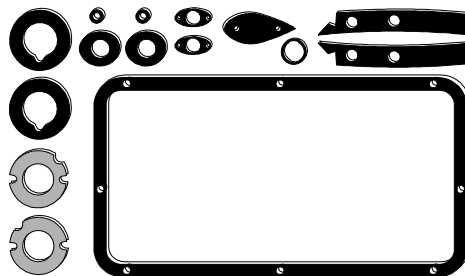

Model	Pieces	Dr Part #	Price	to Hecklers	Pieces	Price
53-55	19 pcs	9876101	39.00			Not Listed
56-57	35 pcs	9876102	37.50		24 pcs	44.95
58-60	37 pcs	9876103	39.00		33 pcs	43.95
61-62	37 pcs	9876104	39.00		33 pcs	42.95
63-64	27 pcs	9876105	32.00		24 pcs	34.95
65-66	27 pcs	9876112	32.00		26 pcs	34.95
67	29 pcs	9876106	33.00		26 pcs	36.95
68	28 pcs	9876107	39.00		28 pcs	41.95
69	24 pcs	9876108	33.00		24 pcs	34.95
70-72	20 pcs	9876109	29.00		20 pcs	31.95
73	18 pcs	9876110	24.00			Not Listed

53-55 Body Seal 19 Piece Kit

Includes seals for mirror, windshield frame end seals, windshield washer nozzle & spacers, license lens, parking lamp lens & body, trunk lock cylinder & courtesy lamp door switches.

56-57 Body Seal 35 Piece Kit

Includes seals for mirror, windshield frame end seals, windshield washer nozzles & spacers, parking lamp lens & body, door & trunk lock cylinders, door handles, courtesy lamp door switches, tail lamp lens & tail lamp body & head lamp to body...

? *Plus 5 Parts Missing from Other Kits...*
Deck Lid Locks, License Lens & Antenna Body.

58-60 Body Seal 37 Piece Kit

Includes seals for mirror, windshield frame end seals, windshield washer nozzles & spacers, parking lamp lens & body, door & trunk lock cylinders, door handles, courtesy lamp door switches, tail lamp inner & outer lens & tail lamp body, front & rear round emblems ...