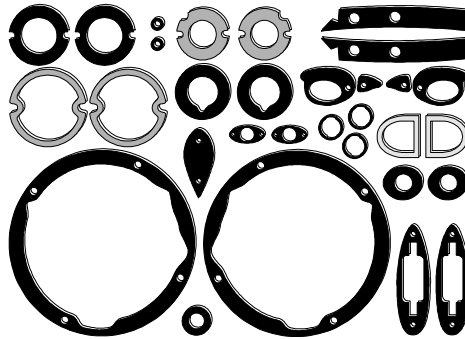

Model	Pieces	Dr Part #	Price	to Hecklers	Pieces	Price
53-55	19 pcs	9876101	39.00			Not Listed
56-57	35 pcs	9876102	37.50		24 pcs	44.95
58-60	37 pcs	9876103	39.00		33 pcs	43.95
61-62	37 pcs	9876104	39.00		33 pcs	42.95
63-64	27 pcs	9876105	32.00		24 pcs	34.95
65-66	27 pcs	9876112	32.00		26 pcs	34.95
67	29 pcs	9876106	33.00		26 pcs	36.95
68	28 pcs	9876107	39.00		28 pcs	41.95
69	24 pcs	9876108	33.00		24 pcs	34.95
70-72	20 pcs	9876109	29.00		20 pcs	31.95
73	18 pcs	9876110	24.00			Not Listed

53-55 Body Seal 19 Piece Kit

Includes seals for mirror, windshield frame end seals, windshield washer nozzle & spacers, license lens, parking lamp lens & body, trunk lock cylinder & courtesy lamp door switches.

56-57 Body Seal 35 Piece Kit

Includes seals for mirror, windshield frame end seals, windshield washer nozzles & spacers, parking lamp lens & body, door & trunk lock cylinders, door handles, courtesy lamp door switches, tail lamp lens & tail lamp body & head lamp to body...

? *Plus 5 Parts Missing from Other Kits...*
Deck Lid Locks, License Lens & Antenna Body.

58-60 Body Seal 37 Piece Kit

Includes seals for mirror, windshield frame end seals, windshield washer nozzles & spacers, parking lamp lens & body, door & trunk lock cylinders, door handles, courtesy lamp door switches, tail lamp inner & outer lens & tail lamp body, front & rear round emblems ...