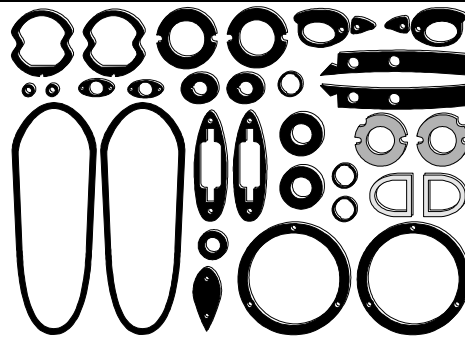

Model	Pieces	Dr Part #	Price	to Hecklers	Pieces	Price
53-55	19 pcs	9876101	39.00			Not Listed
56-57	35 pcs	9876102	37.50		24 pcs	44.95
58-60	37 pcs	9876103	39.00		33 pcs	43.95
61-62	37 pcs	9876104	39.00		33 pcs	42.95
63-64	27 pcs	9876105	32.00		24 pcs	34.95
65-66	27 pcs	9876112	32.00		26 pcs	34.95
67	29 pcs	9876106	33.00		26 pcs	36.95
68	28 pcs	9876107	39.00		28 pcs	41.95
69	24 pcs	9876108	33.00		24 pcs	34.95
70-72	20 pcs	9876109	29.00		20 pcs	31.95
73	18 pcs	9876110	24.00			Not Listed

53-55 Body Seal 19 Piece Kit

Includes seals for mirror, windshield frame end seals, windshield washer nozzle & spacers, license lens, parking lamp lens & body, trunk lock cylinder & courtesy lamp door switches.

56-57 Body Seal 35 Piece Kit

Includes seals for mirror, windshield frame end seals, windshield washer nozzles & spacers, parking lamp lens & body, door & trunk lock cylinders, door handles, courtesy lamp door switches, tail lamp lens & tail lamp body & head lamp to body...

? *Plus 5 Parts Missing from Other Kits...*
Deck Lid Locks, License Lens & Antenna Body.

58-60 Body Seal 37 Piece Kit

Includes seals for mirror, windshield frame end seals, windshield washer nozzles & spacers, parking lamp lens & body, door & trunk lock cylinders, door handles, courtesy lamp door switches, tail lamp inner & outer lens & tail lamp body, front & rear round emblems ...