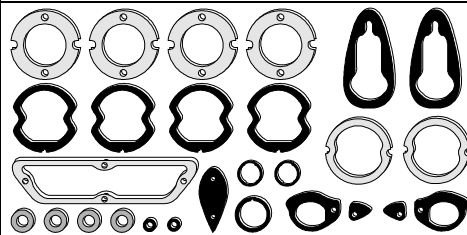

? *Plus 5 Parts Missing from Other Kits...*
Deck Lid Locks, License Lens & Antenna Body.

58-60 Body Seal 37 Piece Kit

Includes seals for mirror, windshield frame end seals, windshield washer nozzles & spacers, parking lamp lens & body, door & trunk lock cylinders, door handles, courtesy lamp door switches, tail lamp inner & outer lens & tail lamp body, front & rear round emblems ...

Plus 5 Parts Missing from Other Kits...
Deck Lid Locks, License Lens & Antenna Body.

Beware part number with a Z those are Zips repros made of repro's

61-62 Body Seal 37 Piece Kit

Includes seals for mirror, windshield frame end seals, windshield washer nozzles & spacers, license lens, parking lamp lens & body, door & trunk lock cylinders, door handles, courtesy lamp door switches, tail lamp lens & tail lamp to body & rear round emblem ...

Plus 3 Parts Missing from Other Kits... Deck Lid Locks & Antenna.

63-64 Body Seal 27 Piece Kit

Includes seals for mirror, washer nozzles, door lock cylinders, license lens, parking lamp lens, deck lid locks, antenna, door handles, tail lamp lens ...

Plus 8 Parts Missing from Other Kits...
Tail Lamp To Body & Head Lamp Pivot Felts.

65-66 Body Seal 27 Piece Kit

Includes seals for mirror, washer nozzles, door lock cylinders, license lens, parking lamp lens, deck lid locks, antenna, door handles, tail lamp lens ...