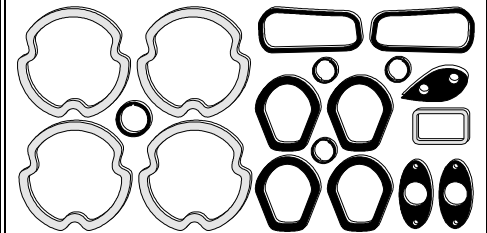

73 Body Seal 18 Piece Kit

Includes seals for mirror, license lens, deck lid locks, lock cylinders, antenna, door handle, tail lamp lens & body.