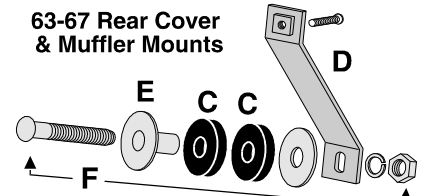

63-67 Rear Cover & Muffler Mounts

C Rubber Insulator 4 reqd <i>NOS</i>	3612122	10.25
C Rubber Insulator 4 reqd <i>Repro</i>	3612121	7.00
D Rear Bracket 2 reqd <i>NOS</i>	3612120	22.00
D Rear Bracket 2 reqd <i>Repro</i>	3612141	8.50
E Insulator Retainer 2 reqd. <i>NOS</i>	3612124	22.00
E Insulator Retainer 2 reqd. <i>Repro</i>	3612125	10.00
F 63-67 Rear Side Exhaust Mounting Kit includes C+D+E plus frame mounting bolt, nut, lock washer & chrome plated screw. <i>Does one car</i>	3602264	58.50