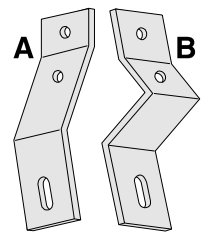

Antenna Parts

56-60 Rubber Mounting Gasket	9647128	2.00
61-62 Rubber Mounting Gasket	9647140	2.00
A 63-64 Round Chrome Cap	9647150	7.00
B 63-64 Antenna Mast & Body <i>NOT</i> Plastic This one has a similar die cast zinc base, not a replacement Plastic base. <i>Also can be used on 65-66 as a replacement for power.</i>	9647160	27.50
C 63-66 Underbody Cast Zinc Spacer	9647159	13.50
D 63-68 Chrome Spacer	9647148	7.95
D 69-77 Chrome Spacer	9647152	6.95
E 63-77 Molded Plastic Mtg Gasket <i>OEM</i>	9647158	4.25
F 65-68 Hex Chrome Cap	9647151	7.95
G 67-68 Rod & Hex Nut	9647164	12.00
H 67-68 Antenna Body	9647165	22.50
68-72 Antenna Ground Plate with Reinforcement	9647658	34.50
68-72 Reinforcement only <i>NOS</i>	9647660	12.50
I 69-77 Antenna Rod & Nut <i>Repro</i>	9647170	11.25
I 69-77 Antenna Rod & Nut <i>GM</i>	9647212	24.50
J 69-77 Antenna Chrome Cap <i>Repro</i>	9647119	8.00
J 69-77 Antenna Chrome Cap <i>GM</i>	9647173	18.00
K 69-82 Body & Lead-In Cable without CB; route this cable alongside the center console.	9647172	37.00
69-82 Body & Lead-In Cable <i>Repro</i> 177"	9647206	25.00

Complete Manual Antennas

Antenna Assemblies includes the Mast, Body Cap, Bezel, Gasket & Underbody Spacer.

63-64 Antenna Assembly includes A B C D E. Similar die cast Zinc body like stock, NOT a molded plastic replacement base.	9647108	49.75
65-66 Antenna Assembly includes B C D E F. <i>This is a non-power replacement.</i>	9647112	49.75
67-68 Antenna Assembly Includes D E F G H.	9647110	42.95
69-77 Antenna Assembly includes D E I J K. Replacement for the 78-82 power.	9647111	39.90

Antenna Cable & Grommet