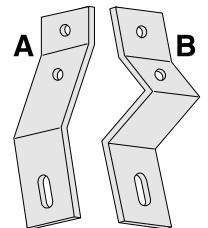

63-67 Front Cover LH & RH Mounting Kit includes above LH & RH brackets with 2 U-nuts, 2 chrome trim screws & 4 rivets. *Does 1 car* *USA* 3602255 19.95

63-67 Rear Cover & Muffler Mounts

C Rubber Insulator 4 reqd <i>NOS</i>	3612122	10.25
C Rubber Insulator 4 reqd <i>Repro</i>	3612121	7.00
D Rear Bracket 2 reqd <i>NOS</i>	3612120	22.00
D Rear Bracket 2 reqd <i>Repro</i>	3612141	8.50
E Insulator Retainer 2 reqd. <i>NOS</i>	3612124	22.00
E Insulator Retainer 2 reqd. <i>Repro</i>	3612125	10.00
F 63-67 Rear Side Exhaust Mounting Kit includes C+D+E plus frame mounting bolt, nut, lock washer & chrome plated screw. <i>Does one car</i>	3602264	58.50