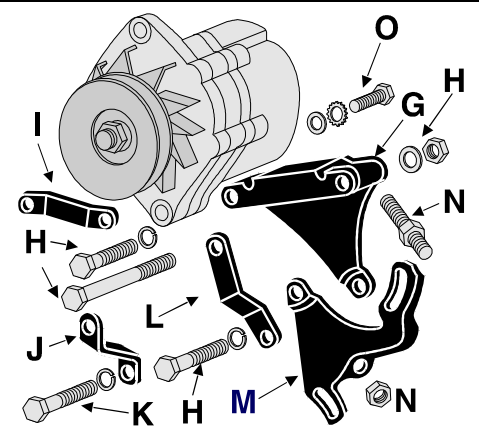

72-78 350 LH Mounting

- **A** 72-78 Cast Iron Alternator Support with sleeve; mounts to block. 2277160 74.00
- **B** 72-78 Alt Support to Block 4 Piece Mount Kit with 2 Grade 300 bolts & 2 lk wshrs. **Does 1 car** 2277161 5.95
- **C** 72-78 Alternator to Support 3 Piece Mounting Kit with 1 ★ Grade 300 long bolts, 1 special lock washer & 1 special washer. **Does 1 car.** 2277162 3.25
- **D** Alternator Braces:
  72-76 Alternator Brace NOS 2277167 0.00
  72-78 Alternator Brace replmt for 72-76. 2277145 19.50
- **E** 72-78 Brace to Block 3 Piece Mounting Kit without smog pump includes 1 ★ Grade 300 bolt, 1 spacer & 1 lk washer. **Does 1 car.** 2277163 3.00
- **F** 72-78 Brace to Block 4 Piece Mounting Kit with smog pump includes 1 special stud, 1 spacer, 1 nut & 1 lock washer. **Does 1 car.** 2277164 5.95
- **G** 72-78 Alternator Adjusting 3 Piece Mounting Kit with 1 ★ Grade 300 bolt, 1 special flat washer & 1 star washer. **Does 1 car.** 2277136 2.50
- **H** 77-78 Alternator Belt Guide 2277165 12.50
- **I** 77-78 Belt Guide to Brace 2 Piece Mounting Kit 1 Grade 280 bolt & 1 lock washer. 2277166 2.25

79-82 350 LH Mounting