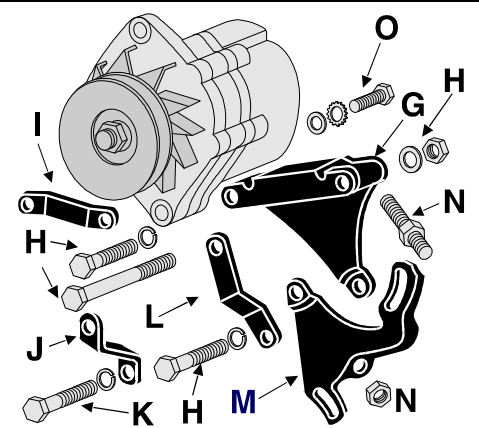

72-78 350 LH Mounting

- **A** 72-78 Cast Iron Alternator Support with sleeve; mounts to block. 2277160 74.00
- **B** 72-78 Alt Support to Block 4 Piece Mount Kit with 2 Grade 300 bolts & 2 lk wshrs. **Does 1 car** 2277161 5.95
- **C** 72-78 Alternator to Support 3 Piece Mounting Kit with 1 ★ Grade 300 long bolts, 1 special lock washer & 1 special washer. **Does 1 car.** 2277162 3.25
- **D** Alternator Braces:
  72-76 Alternator Brace NOS 2277167 0.00
  72-78 Alternator Brace replmt for 72-76. 2277145 19.50
- **E** 72-78 Brace to Block 3 Piece Mounting Kit without smog pump includes 1 ★ Grade 300 bolt, 1 spacer & 1 lk washer. **Does 1 car.** 2277163 3.00
- **F** 72-78 Brace to Block 4 Piece Mounting Kit with smog pump includes 1 special stud, 1 spacer, 1 nut & 1 lock washer. **Does 1 car.** 2277164 5.95
- **G** 72-78 Alternator Adjusting 3 Piece Mounting Kit with 1 ★ Grade 300 bolt, 1 special flat washer & 1 star washer. **Does 1 car.** 2277136 2.50
- **H** 77-78 Alternator Belt Guide 2277165 12.50
- **I** 77-78 Belt Guide to Brace 2 Piece Mounting Kit 1 Grade 280 bolt & 1 lock washer. 2277166 2.25

79-82 350 LH Mounting