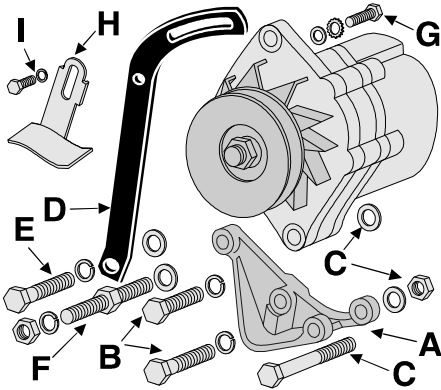

72-78 350 LH Mounting

- A** 72-78 Cast Iron Alternator Support with sleeve; mounts to block. 2277160 74.00
- B** 72-78 Alt Support to Block 4 Piece Mount Kit with 2 Grade 300 bolts & 2 lk wshrs. **Does 1 car** 2277161 5.95
- C** 72-78 Alternator to Support 3 Piece Mounting Kit with 1 ★ Grade 300 long bolts, 1 special lock washer & 1 special washer. **Does 1 car.** 2277162 3.25
- D** Alternator Braces:
72-76 Alternator Brace NOS 2277167 0.00
72-78 Alternator Brace replmt for 72-76. 2277145 19.50
- E** 72-78 Brace to Block 3 Piece Mounting Kit without smog pump includes 1 ★ Grade 300 bolt, 1 spacer & 1 lk washer. **Does 1 car.** 2277163 3.00
- F** 72-78 Brace to Block 4 Piece Mounting Kit with smog pump includes 1 special stud, 1 spacer, 1 nut & 1 lock washer. **Does 1 car.** 2277164 5.95
- G** 72-78 Alternator Adjusting 3 Piece Mounting Kit with 1 ★ Grade 300 bolt, 1 special flat washer & 1 star washer. **Does 1 car.** 2277136 2.50
- H** 77-78 Alternator Belt Guide 2277165 12.50
- I** 77-78 Belt Guide to Brace 2 Piece Mounting Kit 1 Grade 280 bolt & 1 lock washer. 2277166 2.25