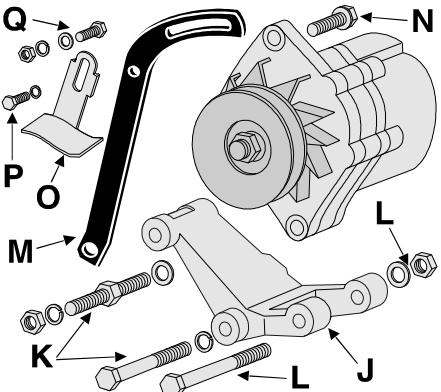

79-82 350 LH Mounting