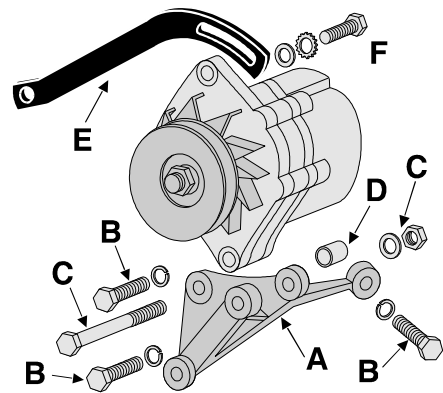

65-74 396 427 454 except PS Alternator Mounting

- **A** Cast Iron Alternator Mounting Brackets except PS
  65 396 Alternator Bracket 2277227 104.50
  66-74 Alternator Bracket **Repro** 2277224 88.75
  66-74 Alternator Bracket NOS 2277230 157.85
- **B** 65-74 Alternator Bracket to Block 6 Piece Mounting Kit with 3 ★ Grade 300 Bolts & 3 lock washers. **Does 1 car.** 2277231 3.40
- **C** 65-74 Alternator to Bracket 3 Piece Mounting Kit with 1 ★ Grade 300 long bolt, 1 washer & 1 lock nut. **Does 1 car.** 2277232 8.50
- **D** 65-74 Alternator Spacer 2277135 2.95
- **E** 65-67 Alternator Brace 2277233 24.95
- **E** 68-74 Alternator Brace 2277234 75.00
  68-74 Brace 2 Piece Mounting Kit with 1 ★ Grade 300 bolt & 1 lock washer. **Does 1 car.** 2277235 2.45
- **F** 65-74 Alternator Adjusting 3 Piece Mount Kit with 1 ★ Grade 300 bolt, 1 special flat washer & 1 star washer. **Does 1 car.** 2277136 2.50

66-74 427 454 with PS Alternator Mounting

1. **G** 66-74 Alternator Upper Mounting Support with PS, mounts to block. 2277240 51.95
   - **H** 66-74 Alternator to Bracket & Block 7 Piece Mounting Kit with 3 ★ Grade 300 Bolts, 3 lock washers & 1 lock nut. **Does 1 car.** 2277241 7.50
   - **I** 66-69 Upper Mounting Brace 2277242 15.50
   - **J** 70-74 Upper Mounting Brace NOS 2277243 24.50
   - **J** 70-74 Upper Mounting Brace **Repro** 2277246 15.50
   - **K** 70-74 Upper Brace 2 Piece Mount Kit with 1 ★ Grade 300 Bolt & 1 lock nut. **Does 1 car.** 2277244 3.00
   - **L** 66-74 Lower Mounting Brace 2277245 19.50
   - **M** 66-74 Alternator Adjustment Brace also adjusts PS pump. **Repro** 6670405 68.00
     also adjusts PS pump. NOS 6670444 100.00
   - **N** 66-74 Adjustment Brace Mounting Stud & Lock Nut **Does 1 car.** 6670446 6.50
   - **O** 66-74 Alternator Adjusting 3 Piece Mounting Kit with 1 ★ Grade 300 bolt, 1 special flat washer & 1 star washer. **Does 1 car.** 2277136 2.50
2. **G+H+I+J+K+L+M+N+O**
   NEW Alternator Mtounting Kits with PS includes above brackets, straps and hardware kits plus a PS Pump Mount Bracket. **Does 1 car.**
   66-69 Alternator Mtg Kit with PS 2277228 198.50
   70-74 Alternator Mtg Kit with PS 2277229 198.50