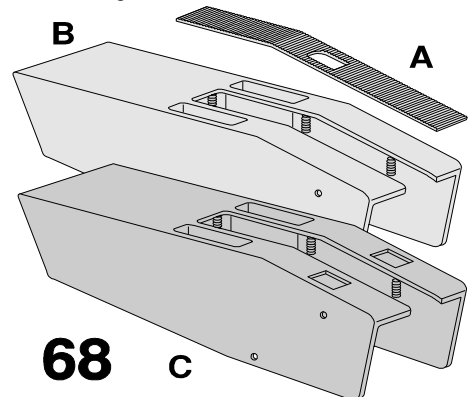

68-82 Parking Brake Handle & Seal

- 68-82 Parking Brake **Handle** rubber grip replacement for 68-76 4780122 **104.00**
- 68-82 Handle Mounting **8 Piece Kit** with 4 bolts & 4 lock washers. **Does 1 car.** 4780103 **3.35**
- **A** 68-82 Console Black Plastic Slide **Seal**
  Note: one side is slit & it's supposed to be slit, to fit over the handle! If it was not slit, it could not be installed.
  The handles Do Not come apart! 4780101 **6.50**
- Slider Seal Mounting Nut **10 Piece Set** 4780108 **3.00**
- 68-76 Parking Brake Console Parts
- U-shaped **Chrome Trim** with Reinfmnt 4780127 **39.95**
- Front Console Trim Insert *fills gap* 4780128 **22.50**

68 Parking Brake Console

- **B** 68 Consoles *without Power Windows*
- 68 **Replacement Black** Console 4780132 **89.50**
- 68 **Repro** Console with molded in seat belt pockets already color coded *Specify your Interior Color* **89.75**
- 68 **Black** Console without PW 4780160 **89.75**
- 68 **Red** Console without PW 4780161 **89.75**
- 68 **Brite Blue** Console without PW 4780162 **89.75**
- 68 **Saddle** Console without PW 4780163 **89.75**
- 68 **Dark Blue** Console without PW 4780164 **89.75**
- 68 **Gunmetal** Console without PW 4780165 **89.75**
- 68 **Tobacco** Console without PW 4780166 **89.75**
- 68 **Dark Orange** Console without PW 4780167 **89.75**

- **C** 68 Consoles *with Power Windows*
- 68 **Replacement Black** PW Console 4780126 **74.50**
- 68 **Repro** PW Console with molded in seat belt pockets already color coded *Specify your Interior Color* **114.75**
- 68 **Black** Console with PW 4780170 **114.75**
- 68 **Red** Console with PW 4780171 **114.75**
- 68 **Brite Blue** Console with PW 4780172 **114.75**
- 68 **Saddle** Console with PW 4780173 **114.75**
- 68 **Dark Blue** Console with PW 4780174 **114.75**
- 68 **Gunmetal** Console with PW 4780175 **114.75**
- 68 **Tobacco** Console with PW 4780176 **114.75**
- 68 **Dark Orange** Console with PW 4780177 **114.75**

- **68 Console Mounting Hardware. Does 1 Car**
- Front Trim **Screw 4 Piece Set** 4780110 **2.50**
- 68 **U-Nut 4 Piece Set** 4780111 **3.00**
- Rear Mounting **Screw** 4780113 **0.90**

69-76 Parking Brake Console

- **D** 69-76 Parking Brake **Console** with replica grain pattern and cast in mounting studs. not reproduction, but **NOS** 4780136 **Disc**
- **D** 69-76 Consoles *without Power Windows*
- 69-76 **Replacement** Console 4780123 **49.95**
- 69-76 **Repro** Console ready to prime and paint to match your Interior Color 4780134 **49.95**
- 69-76 **Repro** Console *Select your Interior Color* **69.75**
- 69-76 **Black** Console without PW 4780202 **69.75**
- 69-73 **Red** Console without PW 4780203 **69.75**
- 69-70 **Brite Blue** without PW 4780204 **69.75**
- 69 **Gunmetal** without PW 4780205 **69.75**
- 69 **Saddle** without PW 4780206 **69.75**

- 69 **Green** without PW 4780207 **69.75**
- 70 **Green** without PW 4780208 **69.75**
- 71 **Green** without PW 4780209 **69.75**
- 70-72 **Dark Saddle** without PW 4780210 **69.75**
- 70-72 **Light Saddle** without PW 4780211 **69.75**
- 71-72 **Dark Blue** without PW 4780212 **69.75**
- 73 **Dark Saddle** without PW 4780213 **69.75**
- 73-75 **Medium Saddle** without PW 4780214 **69.75**
- 73-75 **Oxblood** without PW 4780215 **69.75**
- 73-75 **Dark Blue** without PW 4780216 **69.75**
- 74-75 **Neutral** without PW 4780217 **69.75**
- 74-75 **Silver** without PW 4780218 **69.75**
- 76 **Dark Brown** without PW 4780219 **69.75**
- 76 **Smoke Gray** without PW 4780220 **69.75**
- 76 **White** without PW 4780221 **69.75**
- 76 **Buckskin** without PW 4780222 **69.75**
- 76 **Firethorn** without PW 4780223 **69.75**
- 76 **Blue Green** without PW 4780224 **69.75**