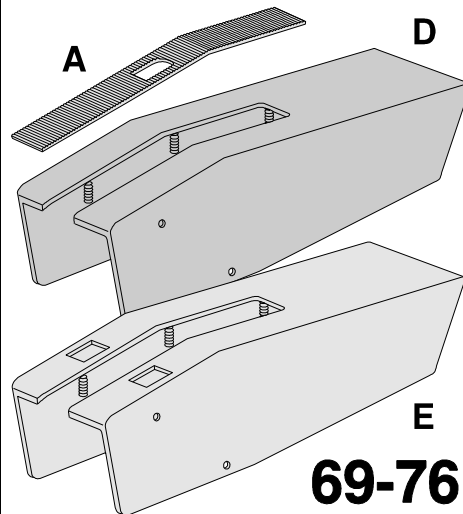

- **E** 69-76 Consoles *with Power Windows*
- *Select from...*
- 69-76 **Replacement** PW Console 4780124 **74.50**
- 69-76 **Repro** PW Console ready to prime and paint to match your Interior Color 4780229 **74.75**
- 69-76 **Repro** PW Console *Select your Color* **74.75**
- 69-76 **Black** Console with PW 4780230 **74.75**
- 69-73 **Red** Console with PW 4780231 **74.75**
- 69-70 **Brite Blue** with PW 4780232 **74.75**
- 69 **Gunmetal** with PW 4780233 **74.75**
- 69 **Saddle** with PW 4780234 **74.75**
- 69 **Green** with PW 4780235 **74.75**
- 70 **Green** with PW 4780236 **74.75**
- 71 **Green** with PW 4780237 **74.75**
- 70-72 **Dark Saddle** with PW 4780238 **74.75**
- 70-72 **Light Saddle** with PW 4780239 **74.75**
- 71-72 **Dark Blue** with PW 4780240 **74.75**
- 73 **Dark Saddle** with PW 4780241 **74.75**
- 73-75 **Medium Saddle** with PW 4780242 **74.75**
- 73-75 **Oxblood** with PW 4780243 **74.75**
- 73-75 **Dark Blue** with PW 4780244 **74.75**
- 74-75 **Neutral** with PW 4780245 **74.75**
- 74-75 **Silver** with PW 4780246 **74.75**
- 76 **Dark Brown** with PW 4780247 **74.75**
- 76 **Smoke Gray** with PW 4780248 **74.75**
- 76 **White** with PW 4780249 **74.75**
- 76 **Buckskin** with PW 4780250 **74.75**
- 76 **Firethorn** with PW 4780251 **74.75**
- 76 **Blue Green** with PW 4780252 **74.75**
- **68-76 Console Mounting Hardware. Does 1 Car**
- Front Trim **Screw 4 Piece Set** 4780110 **2.50**
- 68-74 **U-Nut 4 Piece Set** 4780111 **3.00**
- 75-76 **Push-In Nut 4 Piece Set** 4780112 **3.00**
- Rear Mounting **Screw** 4780113 **0.90**