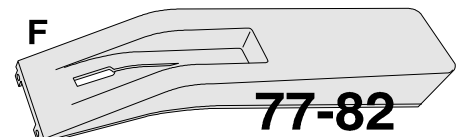

77-82 Parking Brake Console

- **F** 77-82 **NOS** Parking Brake Console Cover
  Paint as required. 4780138 **35.00**
- **F** 77-82 **Repro** Parking Brake Console Cover
  Specify Color **$ 39.95**
- 77-81 **Black** 4780261 77 **Buckskin** 4780262
- 77 **Smoke Gray** 4780263 77 **White** 4780264
- 77 **Dark Blue** 4780265 77-81 **Red** 4780266
- 77-78 **Dark Brown** 4780267 78 **Oyster** 4780270
- 78 **Pace Silver** 4780269 78 **Saffron** 4780272
- 78-80 **Doeskin** 4780271 79 **Green** 4780274
- 78-81 **Dark Blue** 4780273 80 **Claret** 4780276
- 79-80 **Oyster** 4780275 81 **Silver** 4780278
- 81 **Cinnabar** 4780277 82 **Red** 4780280
- 81-82 **Camel** 4780279 82 **Dark Blue** 4780282
- 82 **Silver Green** 4780281 82 **Charcoal** 4780284
- 82 **Smoke Gray** 4780283 82 **Collector** 4780285
- 77-82 Cover Lower **Retainer** 4780140 **Disc**
- Console Mounting **Screw 4 Piece Set** 4780114 **2.25**
- Console Mounting **U-Nut 4 Piece Set** 4780111 **3.00**

63-66 Aluminum KO Wheels

- **Real KO Wheels Sets** with 4 wheels, 4 adapters, 4 cones, 4 spinners, 4 center emblems & 20 lug nuts. **UPS 2 O/S.**
- **Direct Bolt On KO Wheels Sets** as above, look like KO yet bolt on just like standard wheels. **UPS 2 O/S.**
- **63-64 Wheel Set** with Light Centers & Polished Cones
- **Real KO Wheel Set** *thick fins* 5804101 **1875.00**
- **Real KO Wheel Set** *thin fins* 5804219 **2949.00**
- **Direct Bolt On KO Wheel Set** 5804105 **1895.00**
- **65 Wheel Set** with Dark Centers & Polished Cones
- **Real KO Wheel Set** *thick fins* 5804102 **1875.00**
- **Real KO Wheel Set** *thin fins* 5804220 **2949.00**
- **Direct Bolt On KO Wheel Set** 5804106 **1895.00**
- **66 Wheel Set** with Light Centers & Brushed Cones
- **Real KO Wheel Set** *thick fins* 5804103 **1875.00**
- **Real KO Wheel Set** *thin fins* 5804221 **2949.00**
- **Direct Bolt On KO Wheel Set** 5804107 **1895.00**
- Lead **Hammer** specify 63-64 or 65-66 5804108 **40.50**
- **63-66 KO Wheel Lug Nut**
- **20 Piece Set** *Authentic Long* 5858150 **49.00**
- **20 Piece Set** *Replacement* 5858149 **45.50**
- 63-64 **KO Wheel** bare single 5858166 **359.00**
- 65-66 **KO Wheel** bare single 5858170 **359.00**
- 63-66 **KO Adapter LH** 5858162 **RH** 5858164 **95.75**
- 63-66 **KO Spinner LH** 5858158 **RH** 5858160 **105.00**
- 63-66 **KO Spinner Center Cap** 5858152 **19.00**
- 63-65 **KO Chrome Cone** 5858154 **33.00**
- 66 **KO Brushed Cone** 5858156 **34.95**

67 Bolt-On Wheels

- **67 Bolt On Wheels Set** include 4 wheels, 4 star burst centers, 16 mounting clips, 4 retaining rings, screw kit & 20 lug nuts. **UPS 2 O/S. thick fins** 5804104 **1999.00**
- **67 Bolt On Wheels Set** *thin fins* 5804222 **2949.00**
- 67 Bolt-On Lug Nut & Washer
- **20 Piece Set** 5858151 **49.00**
- 67 Bolt-On **Wheel** bare single 5858168 **359.00**
- 67 Starburst Center **Trim** 5858159 **95.00**
- 67 Starburst Mounting **Clip 4 Piece Set** 5858155 **17.50**
- 67 Starburst Retaining **Ring** 5858161 **33.75**
- 67 Center Cap **Emblem** 5858153 **49.95**
- 67 Bolt-On **Screw 17 Piece Set** 5858157 **15.00**
- 67 **Ornament Kit** includes starburst with center cap emblem, 4 mounting clips, retaining ring & and screws for 1 wheel 5858163 **197.50**
- 67 Bolt-On **Lock 4 Piece Set** 5858147 **24.00**