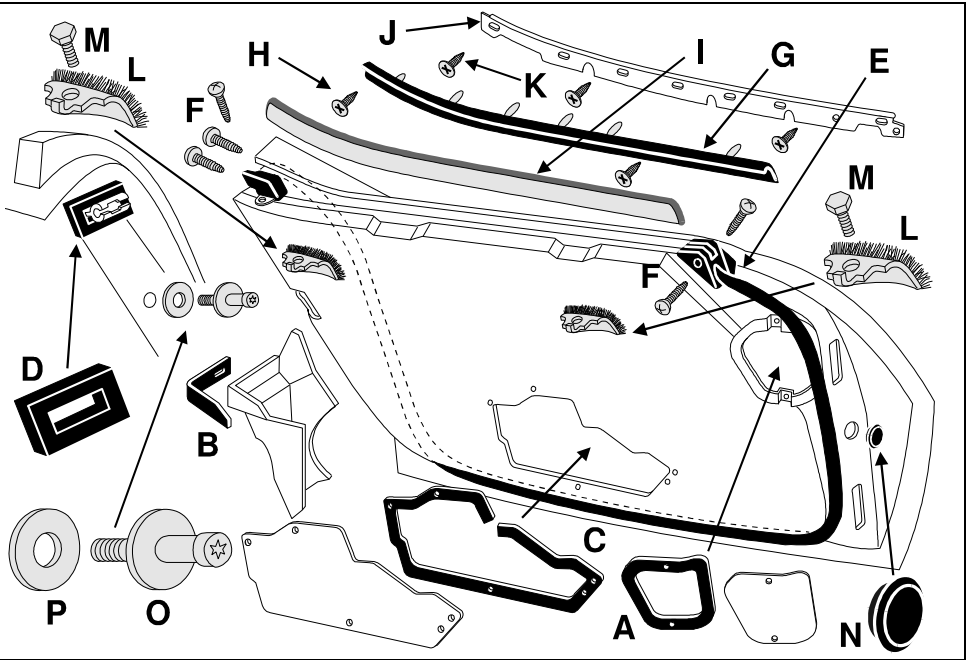

NEW Door Gasket 6 Piece Set

- 69-77 Includes A,B,C, Does 1 car 1045078 27.50
- 78-82 Includes A,B,C, Does 1 car 1045080 27.50

68-82 Door Weatherstrip

- **E Door Main Weatherstrip**
- 68 All LH 1069229 RH 1069230 44.00
  68 All LH+RH Door Main Pair 1069254 87.50
- 69-75 Conv LH 1069233 RH 1069234 45.50
  69-75 Conv LH+RH Main Pair 1069255 89.95
- 69-77 Coupe LH 1069236 RH 1069237 45.50
  69-75 Cpe LH+RH Main Pair 1069256 89.95
- 78-82 Coupe LH 1069243 RH 1069244 42.50
  78-82 Coupe LH+RH Main Pair 1069257 84.80
- **F 68-82 Door Weatherstrip Mounting Screws**
  Black plated 10 Piece Set. Does 1 car 1069246 3.50

69-72 Door Edge Paint Saver NOS

This translucent soft plastic piece slips over the drivers door. The factory installed it on all the 69-72 drivers side doors. Discontinued genuine GM 1069570 35.00

Glass, Regulator, Striker

- **J 68-82 LH Glass Outer Molding NOS in GM Bag**
  Stainless. LH only (RH sold out) 1071079 80.00
- **K Molding Mounting 6 Piece Screw Set**
  Does 1 car. 1071081 2.70
- **L 69-82 Glass Anti-Rattle Cushion** 4 reqd.
- "FUZZY" with Metric Nut NOS 1071082 13.30
- "FUZZY" with Metric Nut Repr 1071182 10.00
- **M Anti-Rattle Mounting Screw 4 Piece Set**
  Metric Screws for above "FUZZY". 1071083 3.00
- **N 68-79 Front Door & Pillar Plugs** Black plastic plugs fill the holes in the door & the hinge pillar on models without PW. Fits 1 1/8" holes. Does 1 car 1077750 5.00

- **O 68-82 Door Jamb Striker Pin**
  With Black Paint finish. 2 reqd. 1056990 6.75
- **P 68-82 Striker Shim** Use as reqd. 1056992 2.50

- **68 Conv Door Alignment Wedges**
  Includes 2 molded plastic wedges and 4 die cast Brass wedges per set. Does 1 car. 1056994 44.95
- **68-79 Window Regulator except PW NOS**
  Move window up & down when crank handle is turned.
- LH 1079746 Disc RH except PW 1079747 225.00