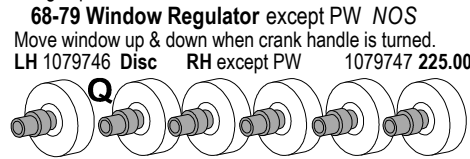

- **Q 68-82 Regulator Roller 6 Piece Set**
  If rollers have flat spots, cracks or are missing, you cannot raise or lower the windows with ease. They include integral rivets for easy installation. Does 1 car. 1079756 12.00

Power Windows

- **New PW Motors** Wow the suggested list is 187.50
- Delco 56-82 LH 1077725 RH 1077726 210.00
- Replmnt 56-82 LH 1077723 RH 1077724 210.00
- 56-82 PW Motors Gear Only 1077739 34.00