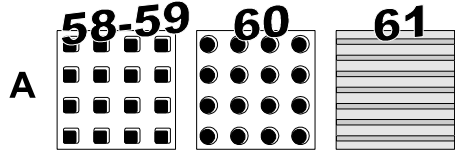

58-62 Door Panel Sheet Metal

A Sheet Metal Sets with authentic Embossed Patterns, are completely Die Cut with Pre-Punched Mounting Holes and include Kick Panel Sheet Metal as required. See illustration for a representation of these patterns. Kick Sheet Metal also sold separately – see index. UPS O/S.