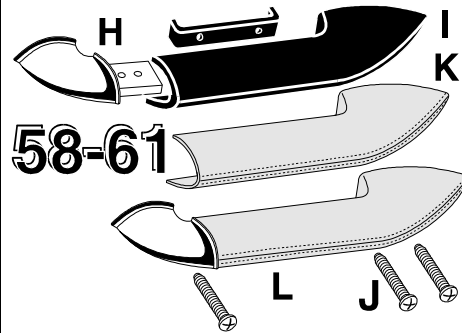

58-61 Armrest

58-61 Armrest Parts

- **H** Polished Stainless Steel Armrest Ends these will Never get pitted or crack. Pair Does 1 car. 1468630 109.50
- **I** 58-61 Plastic Bases Pair Does 1 car. 1468632 67.40
- **J** 58-61 Mounting Screw 6 Piece Set 1468633 7.50

K 58-61 Armrests Covers

Authentic Pebble Grain for 58 and Seville Grain for 59-61 with accurate sewing pattern to form Covers. All are pairs.

L 58-61 Complete Armrests

Includes Stainless Ends, Plastic Bases, 58 Pebble Grain or 59-61 Seville Grain Sewn Covers. Pair

	Covers Only	Complete Armrests
58 Black	1466100 34.95	1466099 247.50
58 Real Charcoal	1466101 24.75	1466110 249.00
58 Red	1466102 34.95	1466111 249.00
58 Blue	1466103 34.95	1466112 249.00
59-61 Black	1466104 24.95	1466113 249.00
59-61 Red	1466105 24.95	1466114 249.00
59-60 Frost Blue	1466106 24.95	1466115 249.00
59-60 Turquoise	1466107 24.95	1466116 249.00
61 Jewel Blue	1466108 24.95	1466117 249.00
61-62 Fawn Beige	1466109 24.95	1466118 249.00

62-64 Armrest

62-64 Armrest Parts

- **M** 62-64 Chrome Bases Pair USA 1468649 40.00
- **M** 62-64 Chrome Bases Pair China 1468467 22.00
- **N** 62-64 Armrest Foam Pads Pair 1468648 14.00
- **O** 62-64 Metal Bases Pair 1468647 18.80
- **P** 62-64 Mounting Screw 4 Piece Kit 1468646 3.25