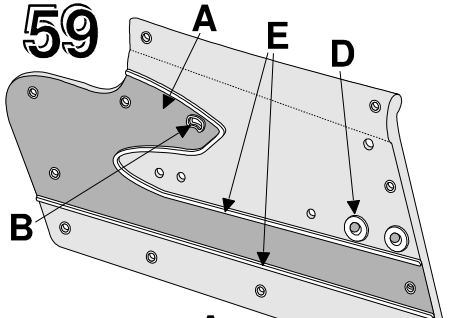

58-62 Door Panel Sheet Metal

A Sheet Metal Sets with authentic Embossed Patterns, are completely Die Cut with Pre-Punched Mounting Holes and include Kick Panel Sheet Metal as required. See illustration for a representation of these patterns. Kick Sheet Metal also sold separately – see index. UPS O/S.

- 58 Door & Kick Sheet Metal with Black Square Dimples O/S 1468418 284.00
- 59 Door & Kick Sheet Metal with Black Square Dimples O/S 1468421 284.00
- 60 Door & Kick Sheet Metal with Black Round Dimples O/S. 1468424 284.00
- 61 Door & Kick Sheet Metal with Horizontal Grooves O/S. 1468427 284.00

58-62 Door Panel Parts

- **B** 58-61 Door Release Bezel 2 reqd. 1045014 12.50
- 58-62 Door Panel Mounting Hardware
- **C** 22 Piece Trim Screw Kit 1468531 4.50
- 22 Piece Eyelet Kit 1468532 4.00
- **D** 58-62 Door Panel Red Reflector with Chrome Bezel and mounting bracket 4 reqd 1045015 14.95
- **D** 58-62 Door Panel Red Reflector with Chrome Bezel Set of 4 – NO mounting brackets 1045002 49.00
- **E** 58-61 Chrome "S" Trim Set 1468417 269.95
- **F** 62 Door Release Bezel 2 reqd. 1045024 8.50
- **G** 62 Chrome Trim 6 Piece Set 1468430 189.00

58-61 Armrest

58-61 Armrest Parts

- **H** Polished Stainless Steel Armrest Ends these will Never get pitted or crack. Pair Does 1 car. 1468630 109.50
- **I** 58-61 Plastic Bases Pair Does 1 car. 1468632 67.40
- **J** 58-61 Mounting Screw 6 Piece Set 1468633 7.50

K 58-61 Armrests Covers

Authentic Pebble Grain for 58 and Seville Grain for 59-61 with accurate sewing pattern to form Covers. All are pairs.

L 58-61 Complete Armrests

Includes Stainless Ends, Plastic Bases, 58 Pebble Grain or 59-61 Seville Grain Sewn Covers. Pair