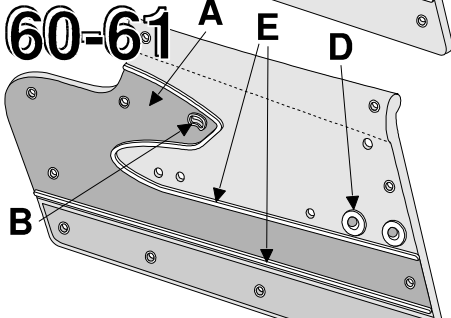

58-62 Door Panel Sheet Metal

A Sheet Metal Sets with authentic Embossed Patterns, are completely Die Cut with Pre-Punched Mounting Holes and include Kick Panel Sheet Metal as required. See illustration for a representation of these patterns. Kick Sheet Metal also sold separately – see index. UPS O/S.

- 58 Door & Kick Sheet Metal with Black Square Dimples O/S 1468418 284.00
- 59 Door & Kick Sheet Metal with Black Square Dimples O/S 1468421 284.00
- 60 Door & Kick Sheet Metal with Black Round Dimples O/S. 1468424 284.00
- 61 Door & Kick Sheet Metal with Horizontal Grooves O/S. 1468427 284.00

58-62 Door Panel Parts

- **B** 58-61 Door Release Bezel 2 reqd. 1045014 12.50
- 58-62 Door Panel Mounting Hardware
- **C** 22 Piece Trim Screw Kit 1468531 4.50
- 22 Piece Eyelet Kit 1468532 4.00
- **D** 58-62 Door Panel Red Reflector with Chrome Bezel and mounting bracket 4 reqd 1045015 14.95
- **D** 58-62 Door Panel Red Reflector with Chrome Bezel Set of 4 – NO mounting brackets 1045002 49.00
- **E** 58-61 Chrome "S" Trim Set 1468417 269.95
- **F** 62 Door Release Bezel 2 reqd. 1045024 8.50
- **G** 62 Chrome Trim 6 Piece Set 1468430 189.00

58-61 Armrest

58-61 Armrest Parts

- **H** Polished Stainless Steel Armrest Ends these will Never get pitted or crack. Pair Does 1 car. 1468630 109.50
- **I** 58-61 Plastic Bases Pair Does 1 car. 1468632 67.40
- **J** 58-61 Mounting Screw 6 Piece Set 1468633 7.50

K 58-61 Armrests Covers

Authentic Pebble Grain for 58 and Seville Grain for 59-61 with accurate sewing pattern to form Covers. All are pairs.

L 58-61 Complete Armrests

Includes Stainless Ends, Plastic Bases, 58 Pebble Grain or 59-61 Seville Grain Sewn Covers. Pair